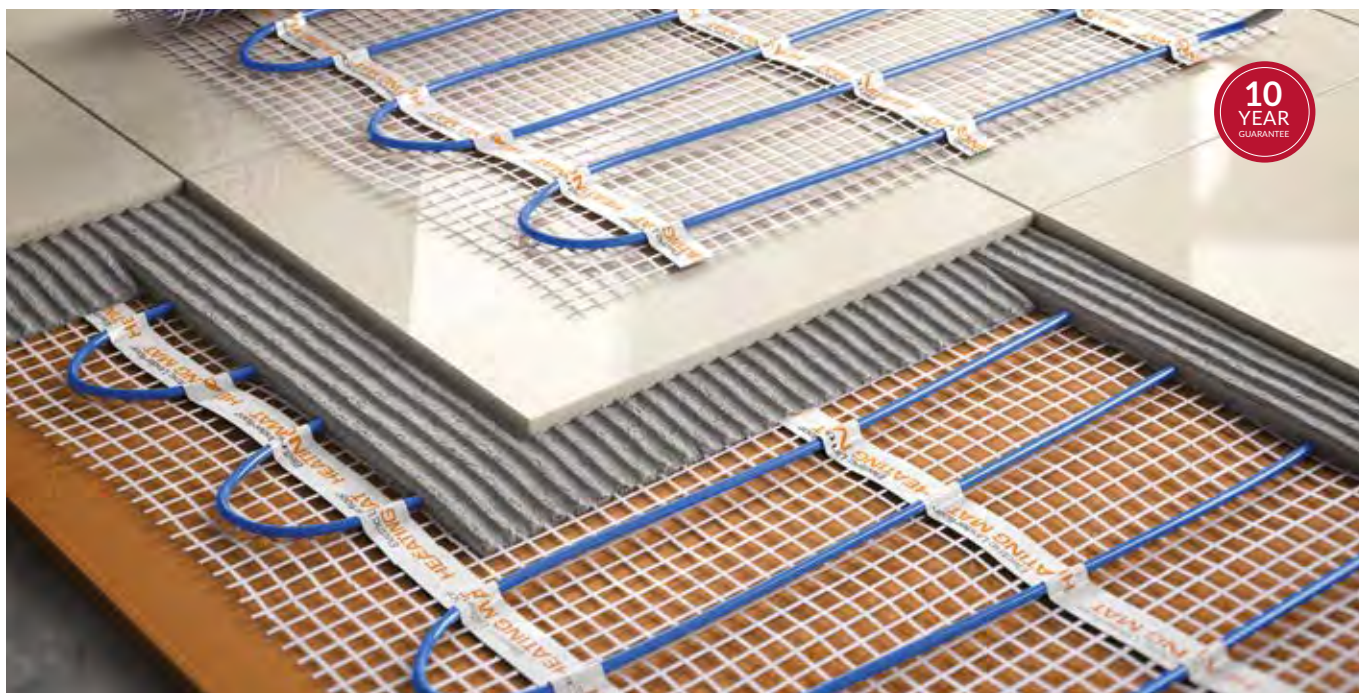

UNDERFLOOR HEATING

The Giavani heat mat is designed for fast installation and even heat distribution across the whole floor. The 200W/m² mat is suitable for primary heating in kitchens, bathrooms and living rooms.

- One fixed price per m²
- Easy to install
- Suitable for primary or secondary heating
- Fully compliant with 17th edition regulations
- 200W/m²
- 2 year guarantee on touch screen stat

Mat Size	Giavani Code	RRP Inc VAT	QC
1.0 M2	GIA-UF-200-1.0	£120.00	361
1.5 M2	GIA-UF-200-1.5	£126.00	363
2.0 M2	GIA-UF-200-2.0	£138.00	365
2.5 M2	GIA-UF-200-2.5	£165.00	367
3.0 M2	GIA-UF-200-3.0	£179.00	369
3.5 M2	GIA-UF-200-3.5	£198.00	371
4.0 M2	GIA-UF-200-4.0	£220.00	373
5.0 M2	GIA-UF-200-5.0	£251.00	375
6.0 M2	GIA-UF-200-6.0	£293.00	391
7.0 M2	GIA-UF-200-7.0	£330.00	379
8.0 M2	GIA-UF-200-8.0	£369.00	381
9.0 M2	GIA-UF-200-9.0	£405.00	383
10 M2	GIA-UF-200-10	£458.00	385
12 M2	GIA-UF-200-12	£545.00	389
600mm X 1250mm X 6mm	GIA-EPS006	£21.60	156
600mm X 1250mm X 10mm	GIA-EPS010	£24.00	209
600mm X 1250mm X 12mm	GIA-EPS012	£26.40	211