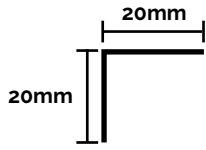

SPC TILE TRIMS

Brushed Grey Trim

Multifunctional angle

Manufactured in aluminium coated with PVC film. Is 100% damp resistant.

Size: 20 x 20 x 2600 mm

Product Code	RRP (Inc VAT)	QC
GIA-VW-TRIMS-MA	£15.00	3863