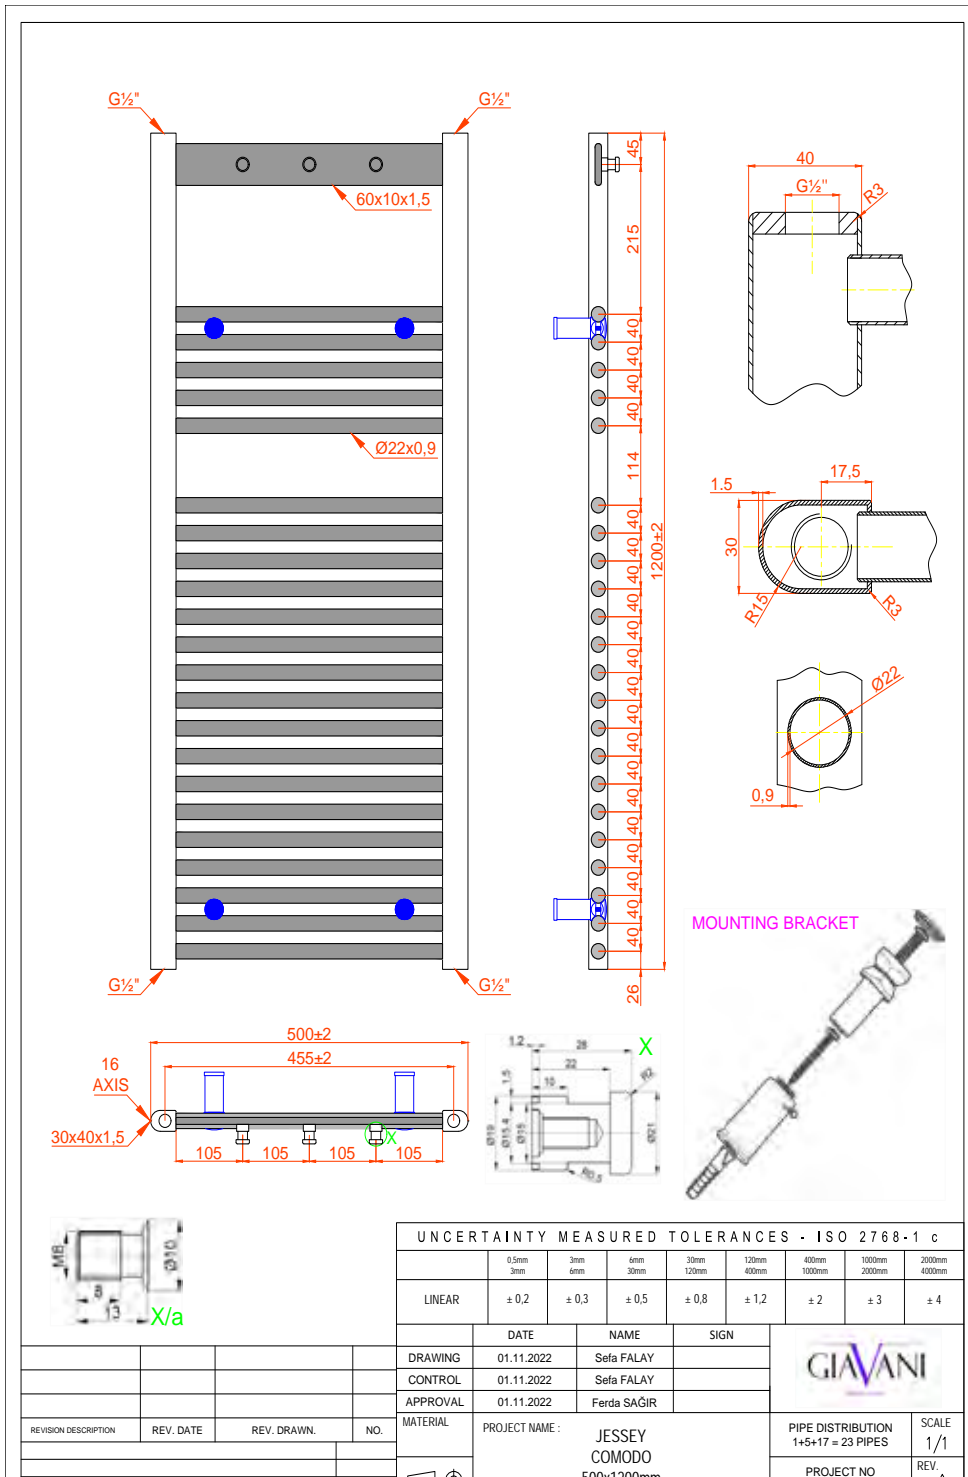

Nova

Nova Anthracite Heated Towel Rail

Edge

Edge Anthracite Heated Towel Rail

Branch

Branch Anthracite Heated Towel Rail

LADDER RAILS

Neptune