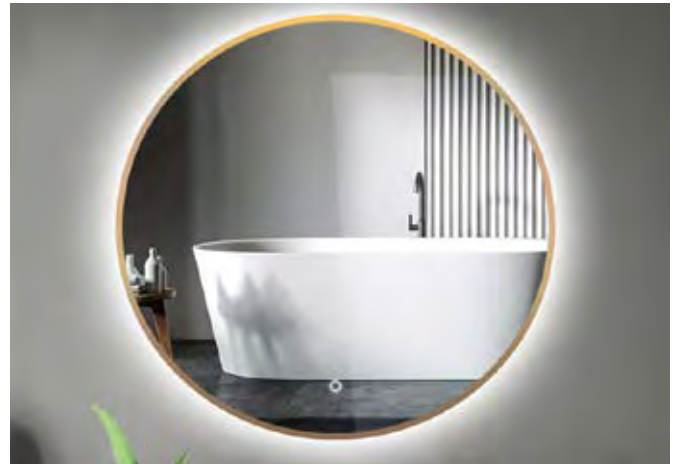

Kai
800mm Steam Free Mirror/Colour Changing

GIA-MIRO21   **QC: 5154**
£350.00

- Energy-efficient LED lighting
- Heater demister pad
- Frameless mirror
- Touch Switch
- Colour changing and dimming

IP44