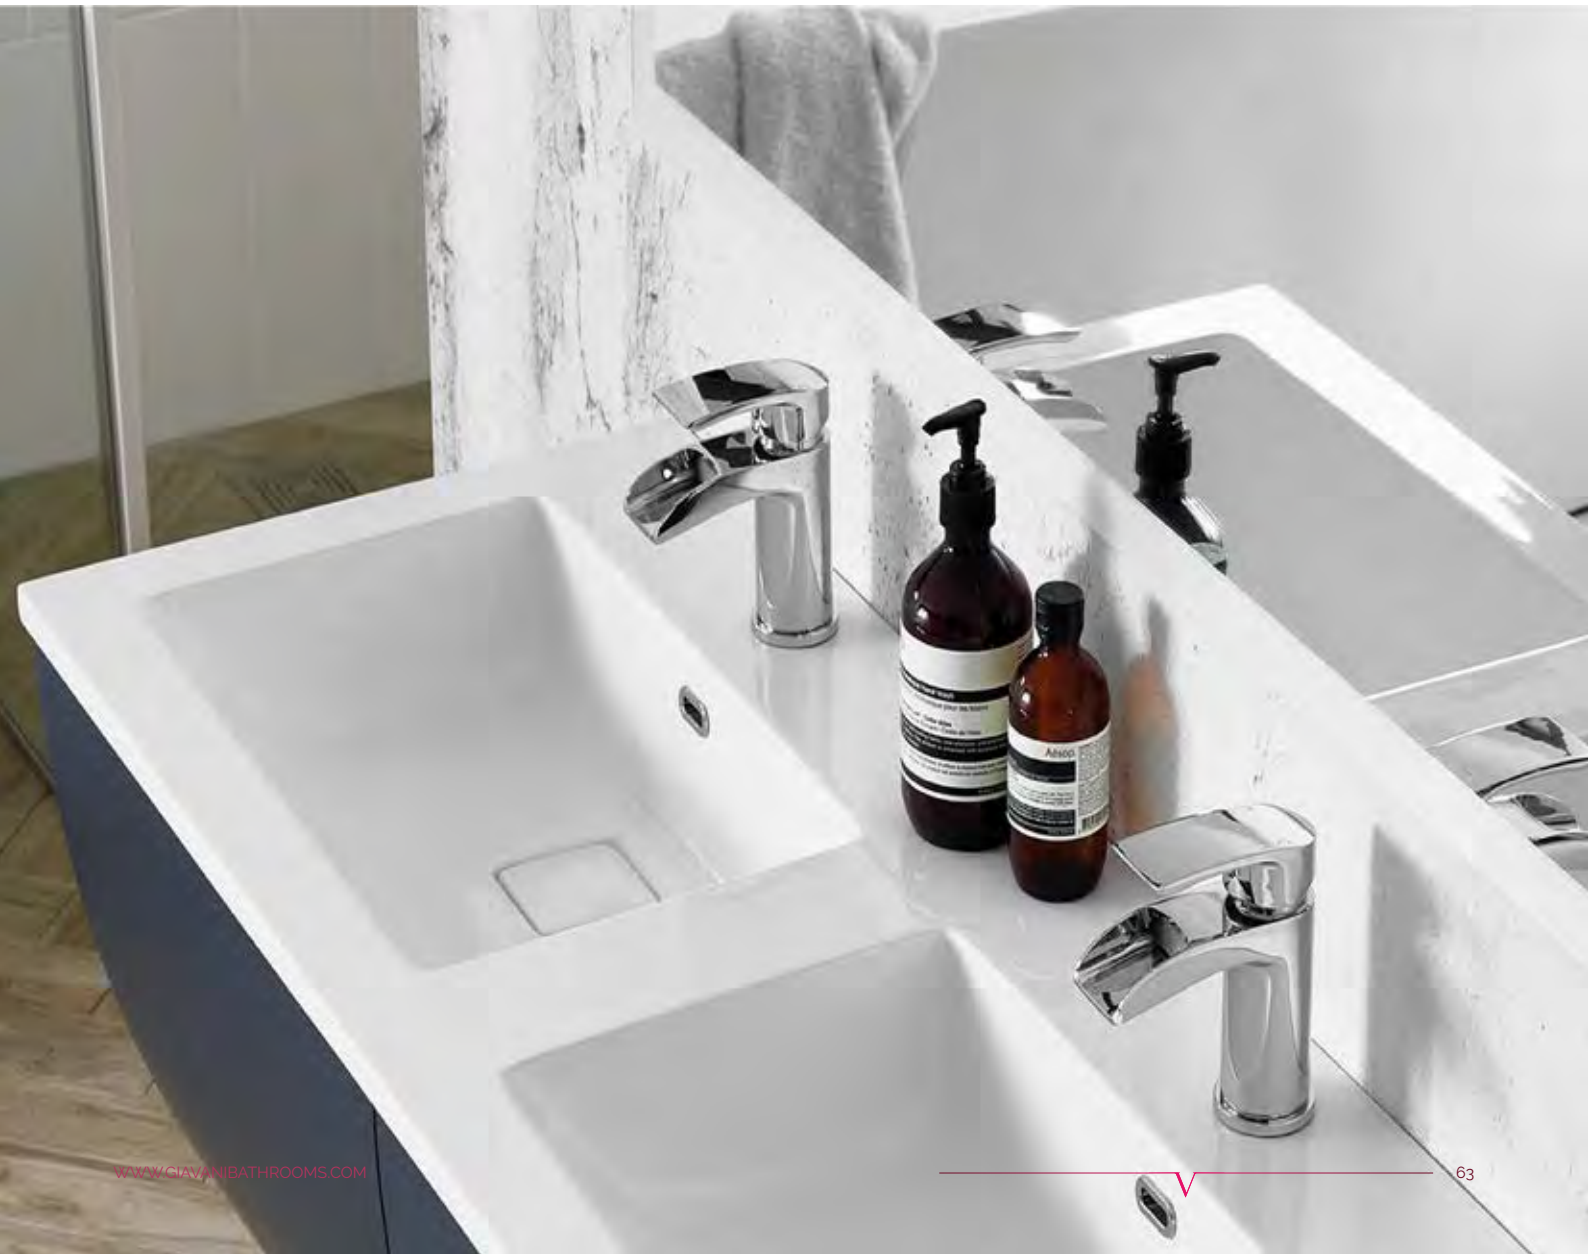

California

MS-T-CAL-01
£121.00

QC: 266

MS-T-CAL-02
£200.00

QC: 268

MS-T-CAL-03
£211.00

QC: 786