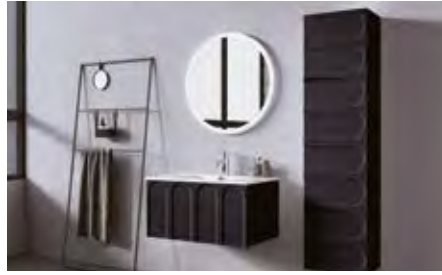

18-52
Furniture