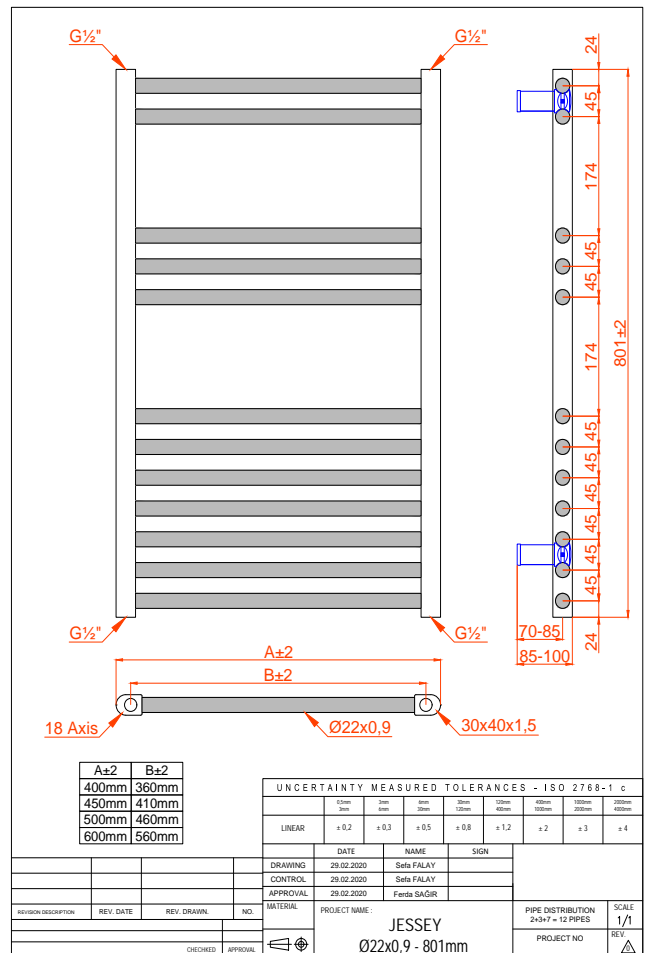

LADDER RAILS