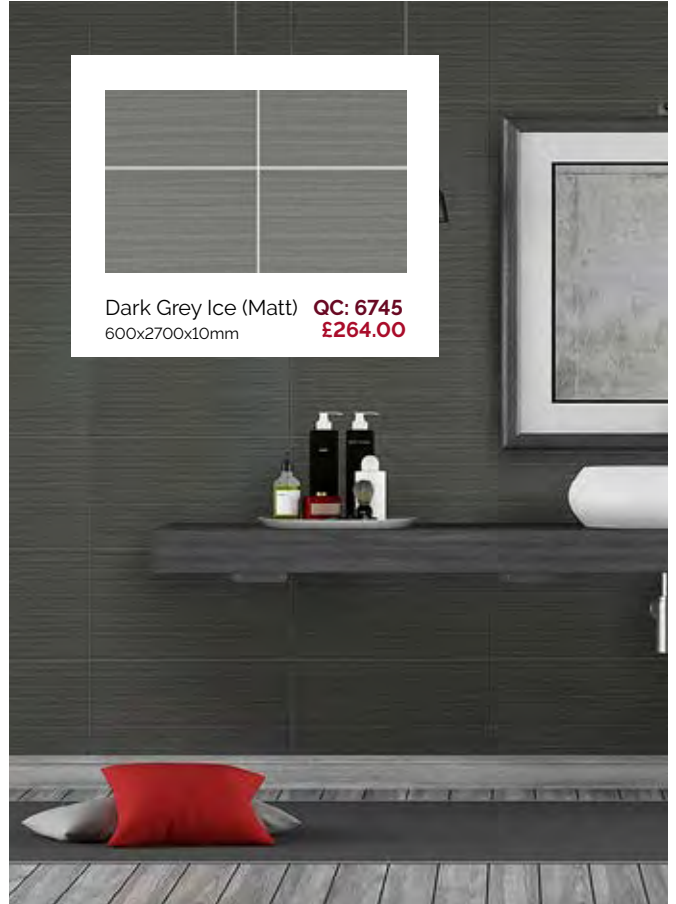

Dark Grey Ice (Matt)
600x2700x10mm

QC: 6745
£264.00