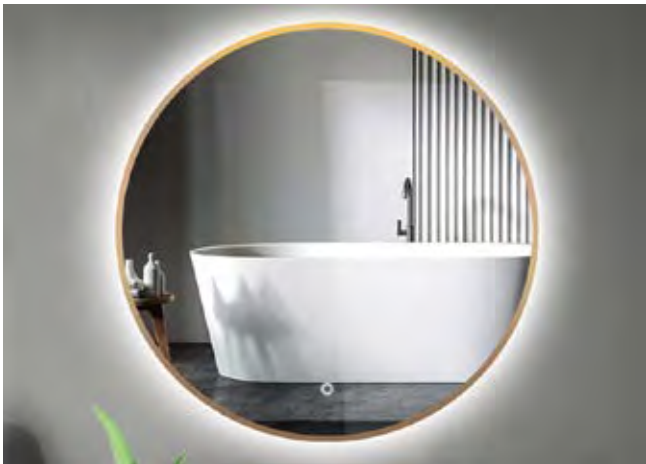

GIA-MIR004 **QC: 691**
£348.00

- Energy-efficient LED lighting
- Heater demister pad
- Frameless mirror
- Can be hung landscape or portrait
- Motion switch

IP44

5
YEAR
GUARANTEE

COLOUR
CHANGING

KAI

KAI

Kai
600mm Steam Free Mirror/Colour Changing