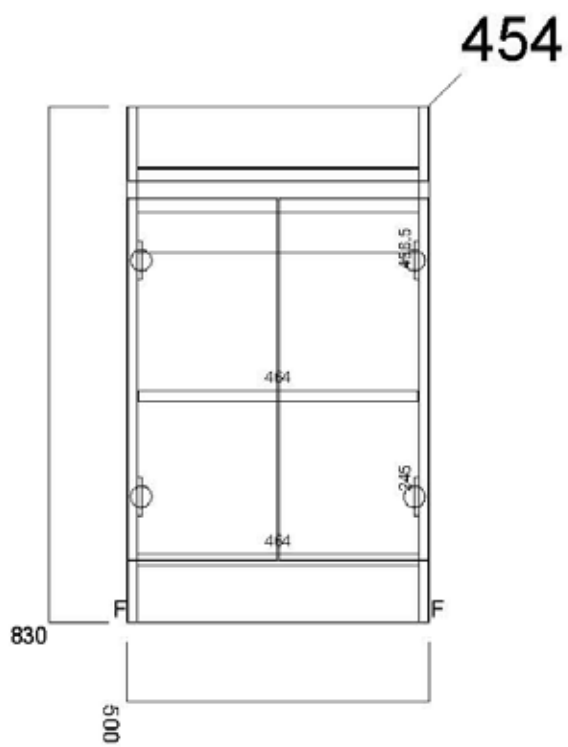

Luna

Luna 1100mm Basin Unit