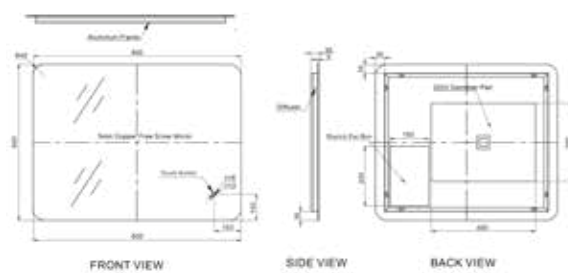

Edge | GIA-MIR002