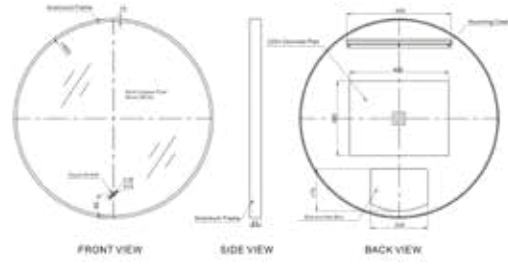

Neptune Chrome Heated Towel Rail

LADDER RAILS

Astro

Astro Chrome Heated Towel Rail

LADDER RAILS

MIRRORS

Luna | GIA-MIR012

Luna | GIA-MIR013