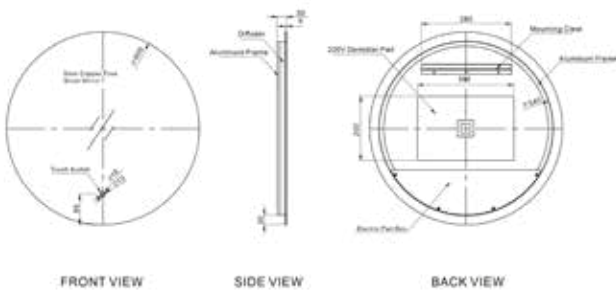

Rico | GIA-MIR003