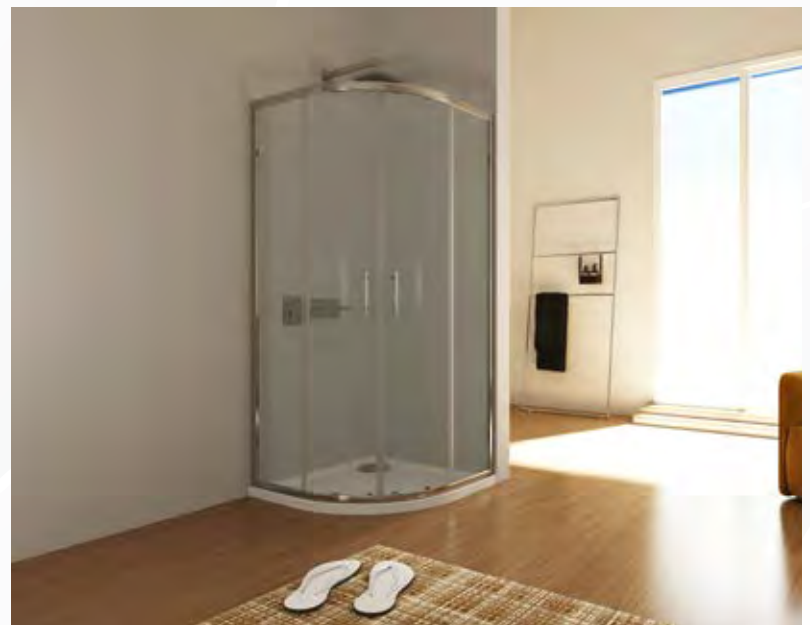

Shower Enclosures & Wetroom Screens

Giavani Wetroom Panels come in several shower panel sizes and colour options. This stylish walk in shower enclosure brings a strong feature to your bathroom, which is ideal for creating a minimalist stylish showering area. Giavani 6mm shower enclosures offer designer handling and understated elegance to complement any bathroom styling.