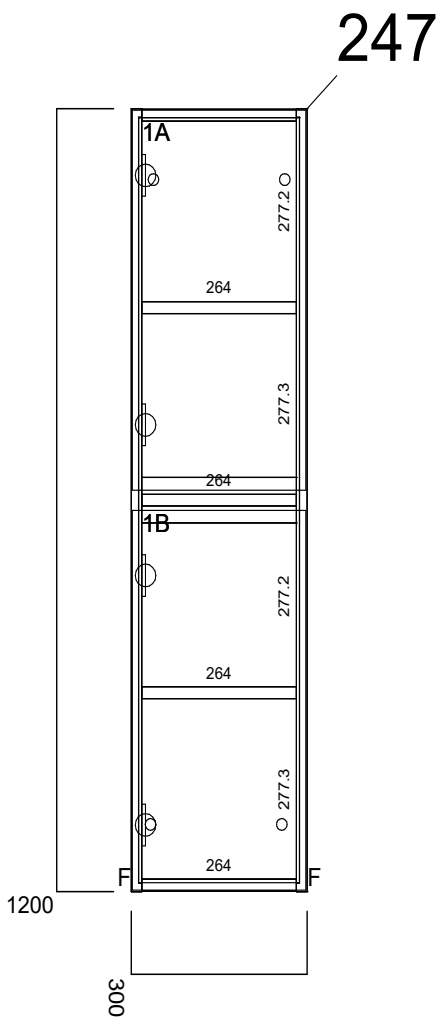

Luna Tall Unit