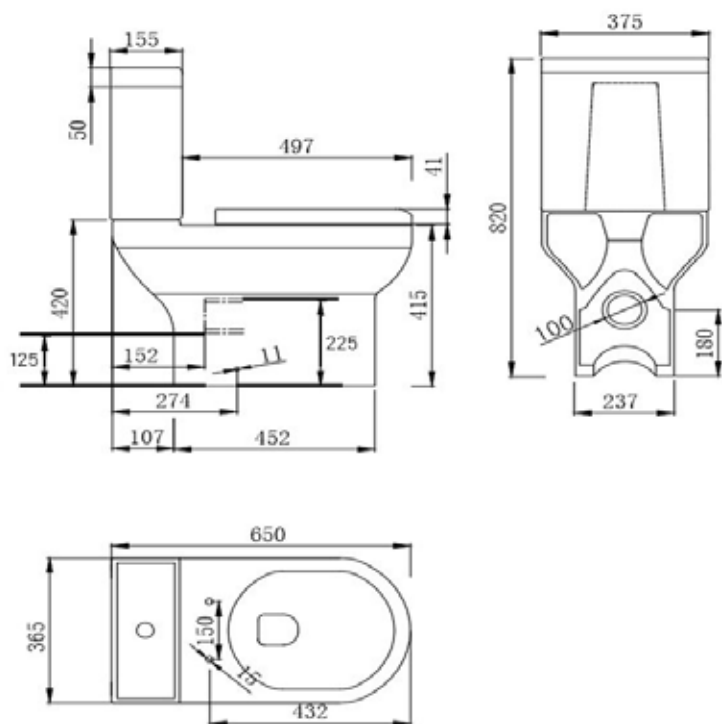

Comet

Comet Open Back Pan