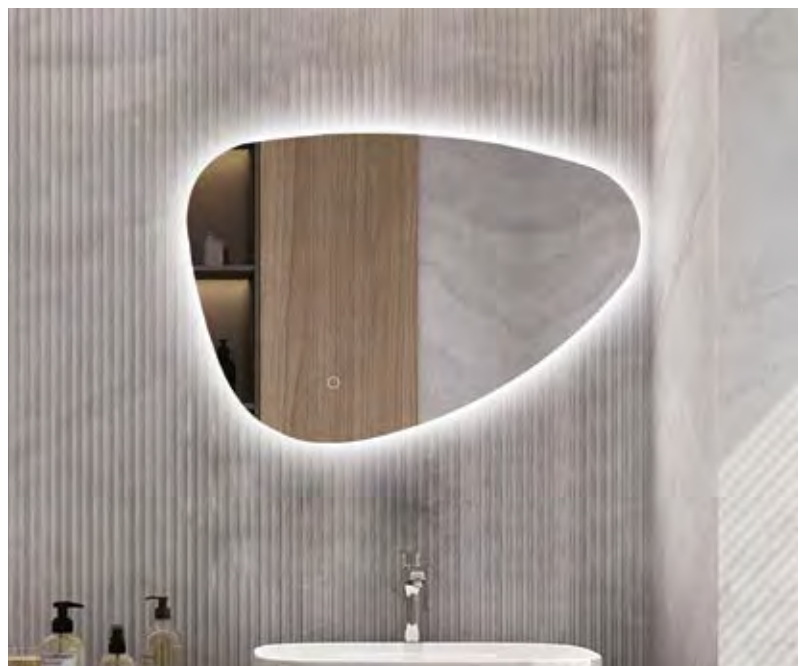

Mirror, mirror on the wall... Giavani collections are the best of all! From gorgeous curves to soft square profiles and styles on-trend, with Giavani bathrooms, the fun never ends! Enhance your bathroom interior with one of these show-stopping pieces.

5 YEAR GUARANTEE

LANDSCAPE & PORTRAIT MOUNTING

EASY TOUCH COLOUR CHANGE

All mirrors are built using an ultra-modern no-touch on/off switch. The light can be turned on and off by gently touching the sensor on the glass.