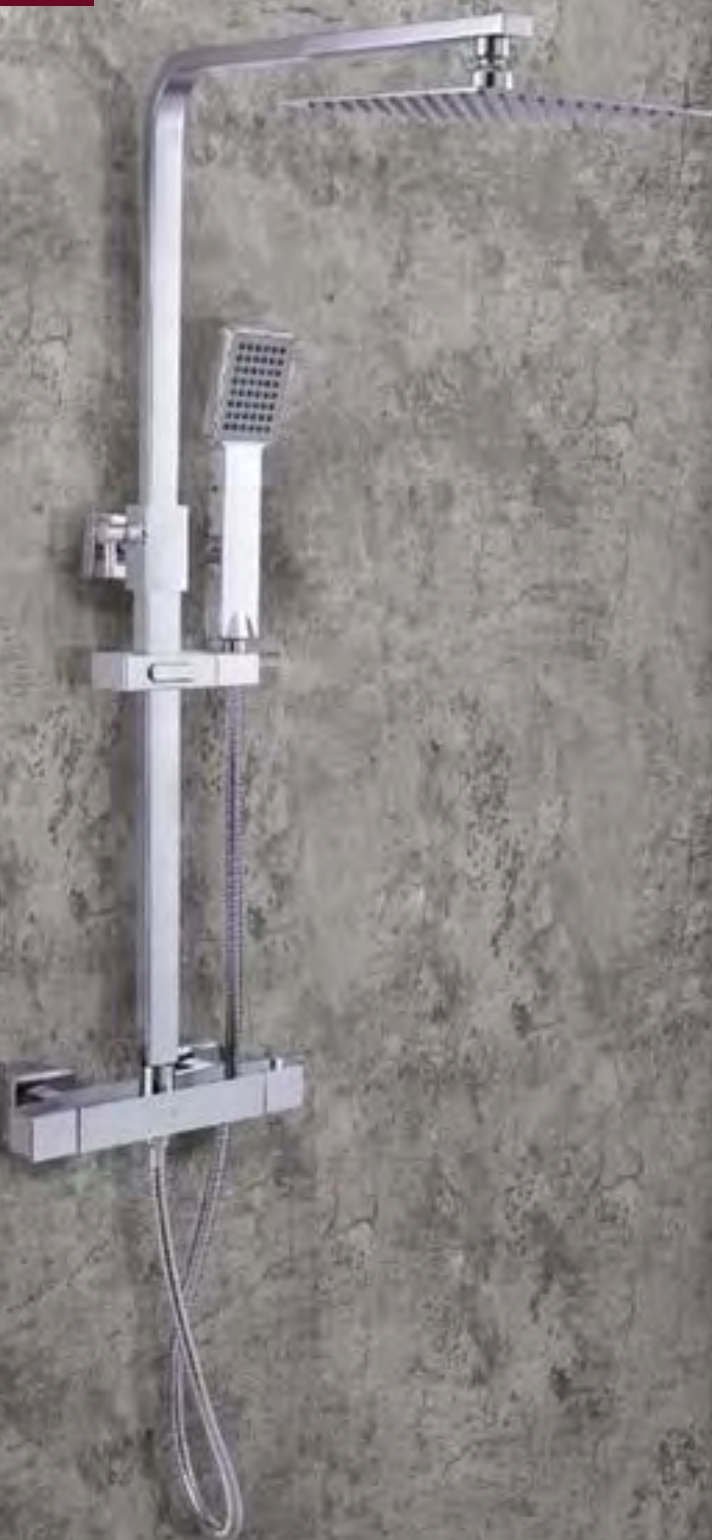

SQUARE SHOWER PACKS