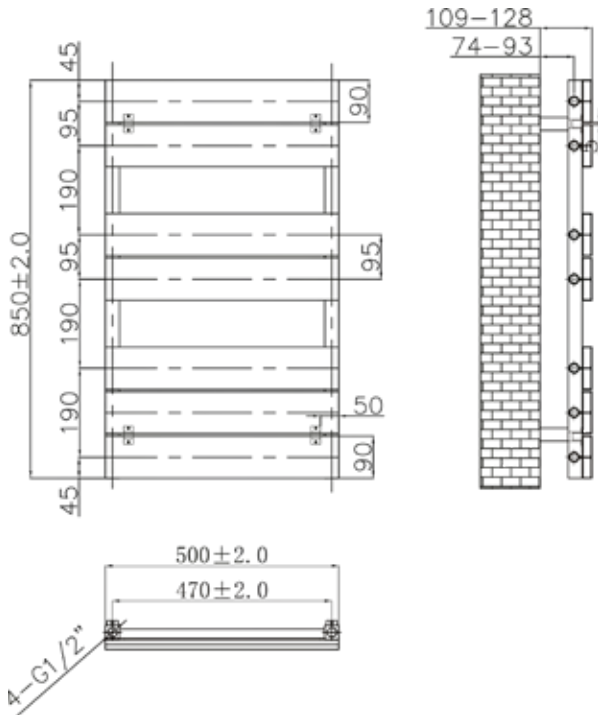

DESIGNER RADIATORS

Rico

Rico Anthracite Heated Towel Rail