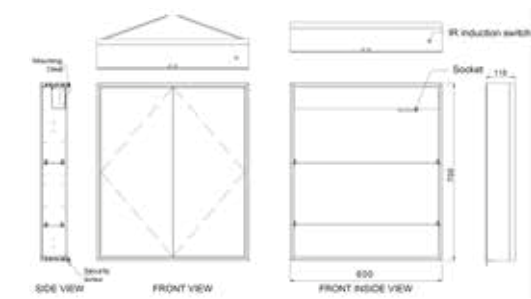

Kia | GIA-MIR015