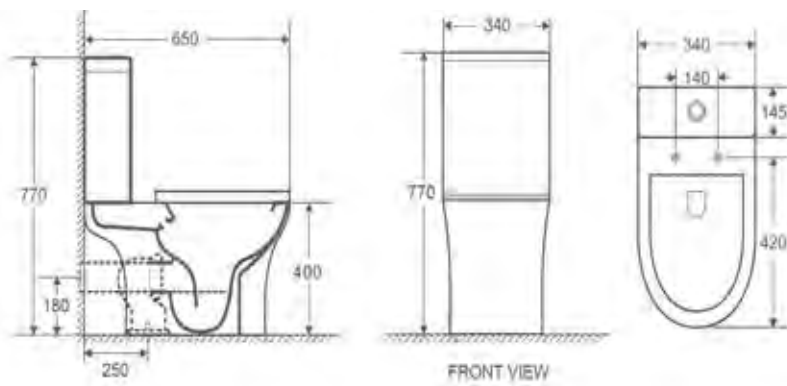

Bath Black Pop-Up Waste
 & Overflow
GIA-B-PUW **QC: 613**
£48.00

Technical Drawings

SANITARYWARE

Nova

Nova Open Back Pan

Nova Back To Wall Pan

Nova Wall Hung Pan

Rico