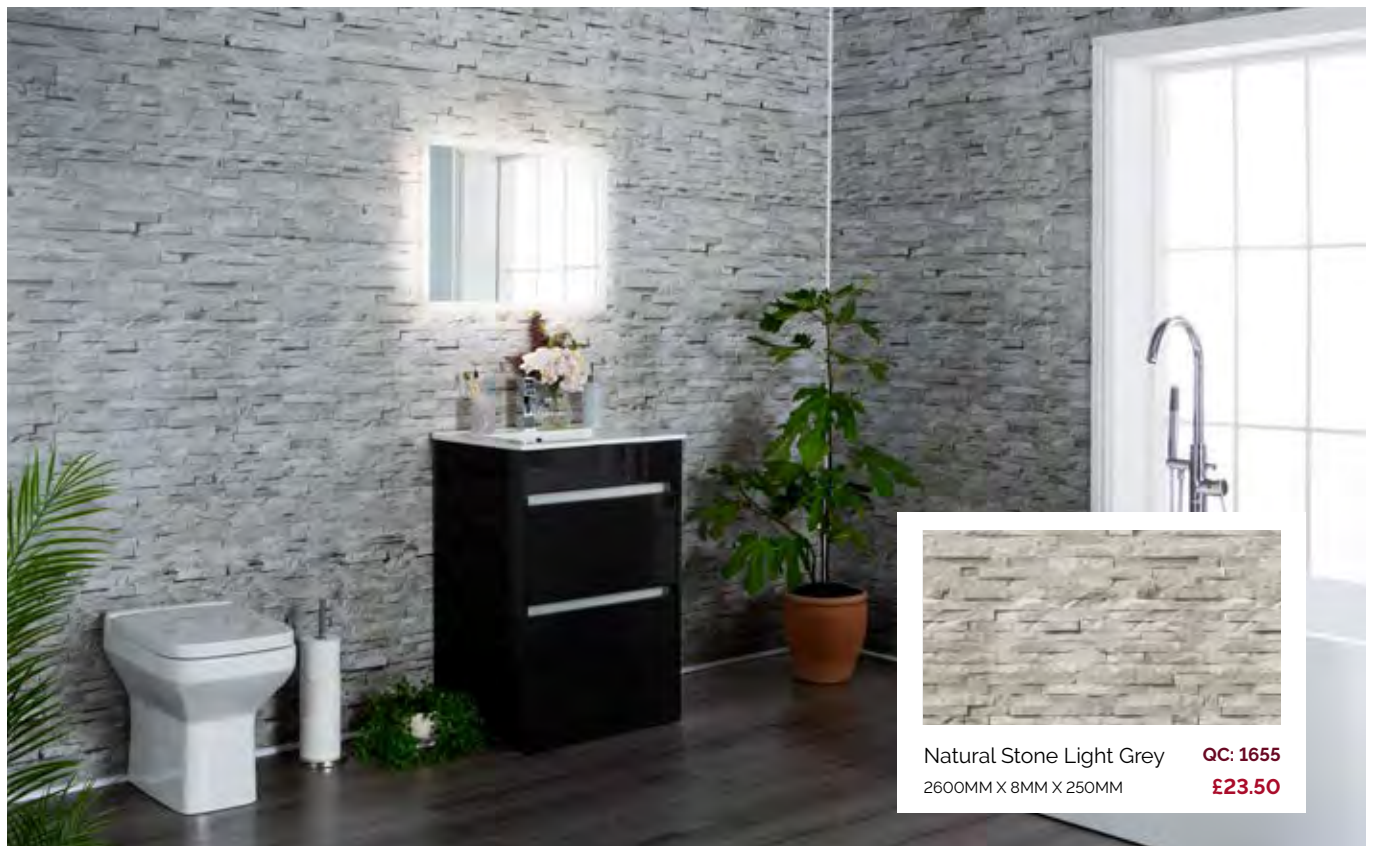

DECORATIVE PANELS 8MM

DECORATIVE PANELS 8MM

5
YEAR
GUARANTEE

8MM
THICKNESS

250MM
WIDTH

2600MM
HEIGHT

FIRE
RATED