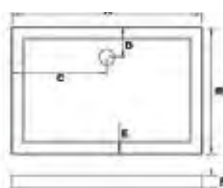

LINE DRAWING

A	B	C	D	E	F
900	800	450	160	55	30
1000	800	500			
1100	800	550			
1200	800	600			
1400	800	700			
1500	800	750			
1600	800	800			
1700	800	850