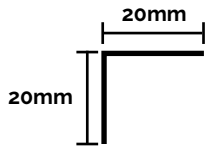

Selene White Trim

Multifunctional angle

Manufactured in aluminium coated with PVC film. Is 100% damp resistant.

Size: 20 x 20 x 2600 mm

Product Code	RRP (Inc VAT)	QC
GIA-SELENE-TRIM	£15.00	6760

Carrera Trim