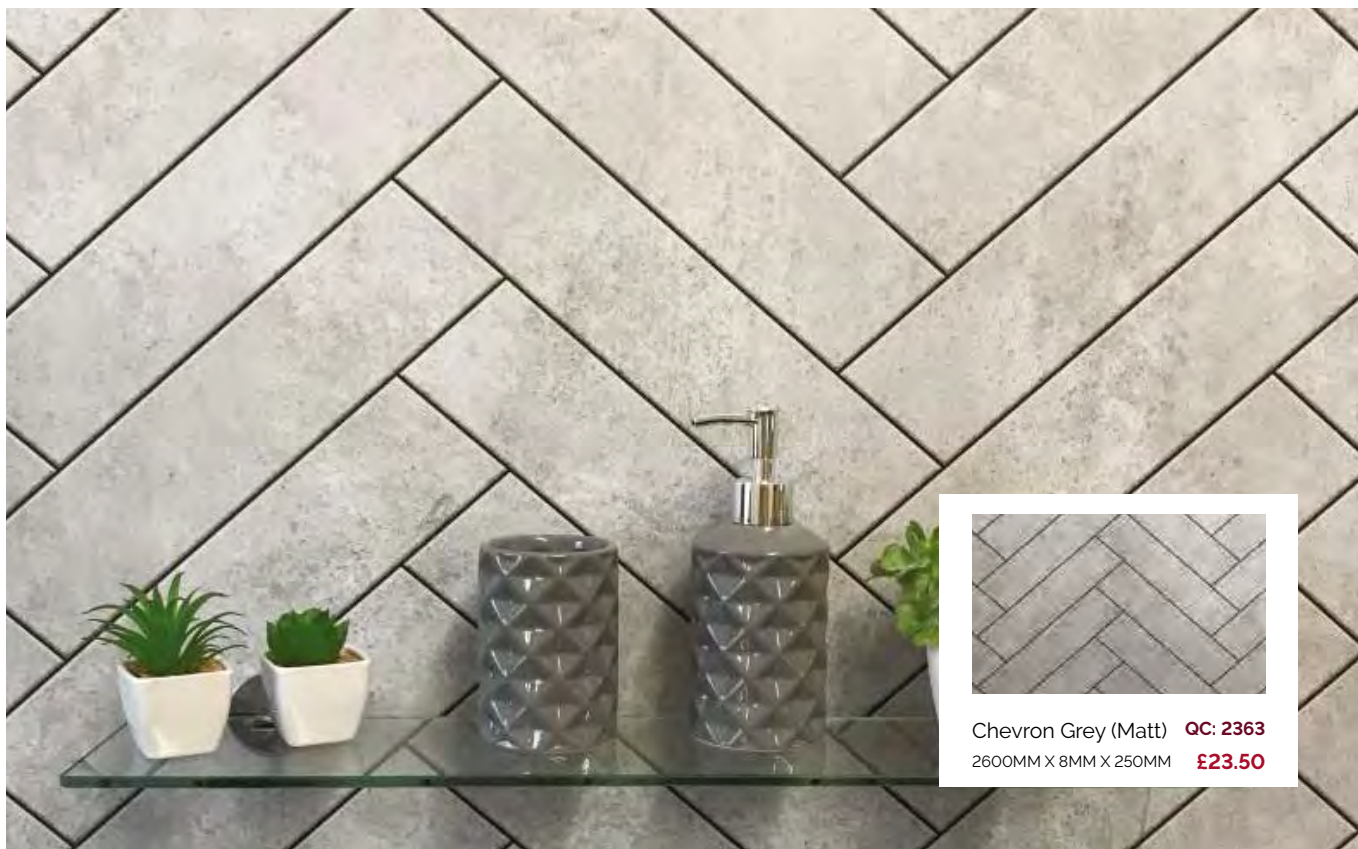

8MM
THICKNESS

250MM
WIDTH

2600MM
HEIGHT

FIRE
RATED

CLASSIC 9.5MM- (5 IN A PACK)

2.7M X 250MM

White Sparkle Chrome (Gloss) **QC: 85**
£20.00 per panel/£100 per pack

Black Sparkle Chrome (Gloss) **QC: 27**
£20.00 per panel/£100 per pack