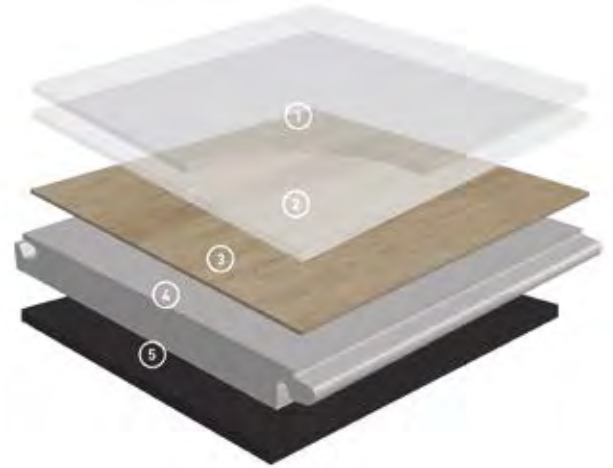

SPC Flooring Specifications

1. **1 UV Coating extra-dur**
   Adds maximum resistance to UV from the sun, the color keeps stable without tarnish. This superior layer avoids the deterioration due to scratches, stains or clefts.
2. **2 High resistance PU protective layer**
   Composed by ceramic micropearls avoids the wear and guarantees an extreme durability and acts as an extra protector layer.
3. **3 PVC decorative layer**
   The superior layer of vinyl is the designed element to give style to this technic pavement.
4. **4 SPC Board**
   The SPC board is characterised for being dense, 100% waterproof with the guarantee of resistance against expansion and shrinkage.
5. **5 EVA backing**
   Adaptable to small imperfections of the subfloor providing damping.
6. **6 6 mm thickness**
   The perfect thickness, the tiles are easy to manage and install.

QUICK AND EASY INSTALLATIONS

**SUITABLE FOR COMMERCIAL
& DOMESTIC USAGE**

**SUITABLE ON HEATING SYSTEMS (CAN BE
INSTALLED ON WATER HEATING SYSTEM
MAX 32 DEGREES)**