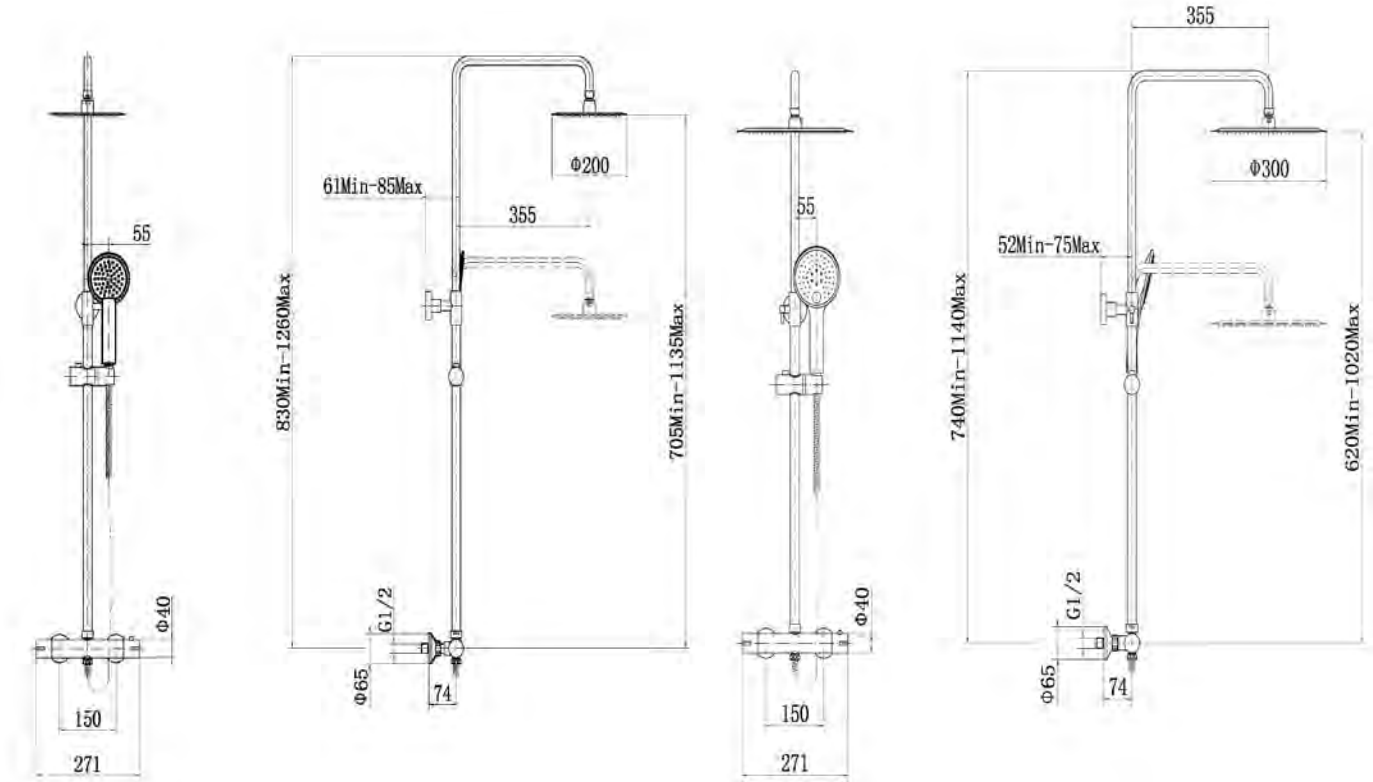

Edge & Luna

Edge & Luna 900mm LH/RH Basin

Edge & Luna 1100mm LH/RH Basin

SHOWERS

Soho

Soho Twin Shower Head - Chrome/Black/Brushed Brass

Soho Plus Shower Head- Chrome

Matrix