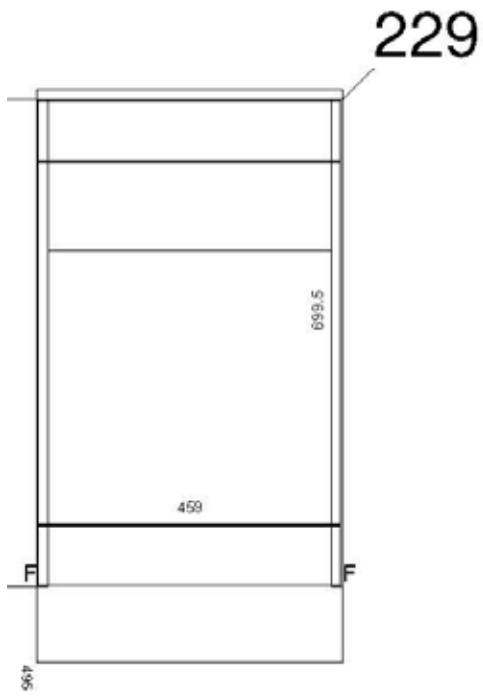

Luna

Luna 500mm WC Unit