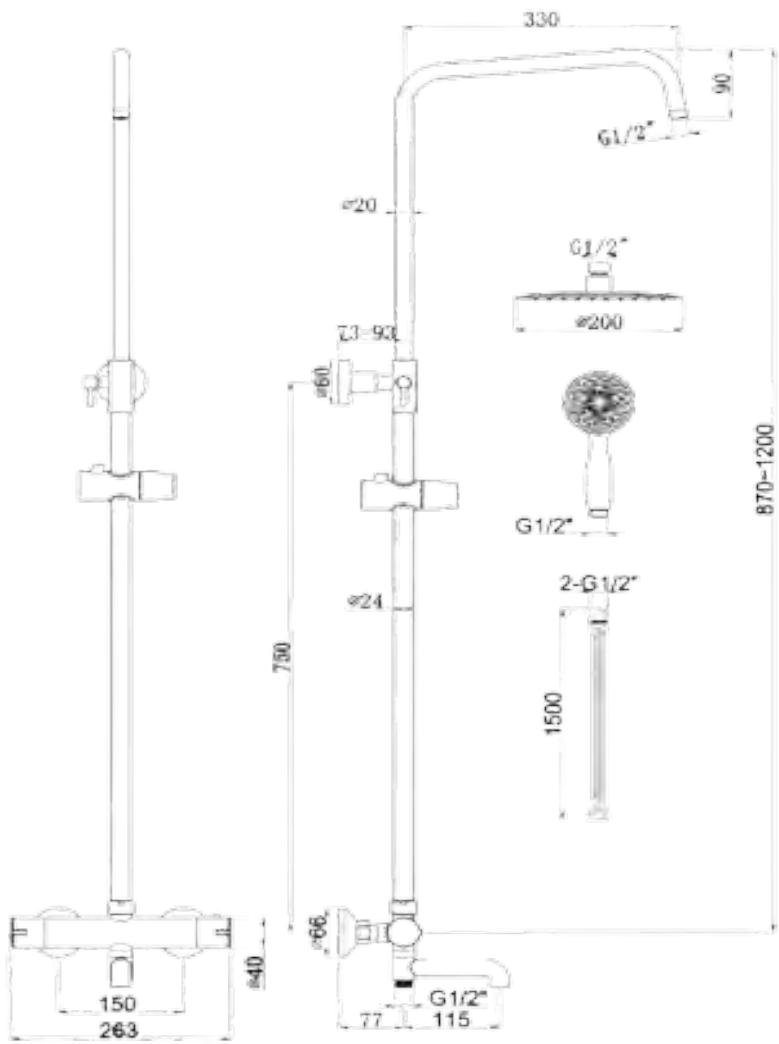

Hampton

Hampton Twin Shower Head with Bath Filler