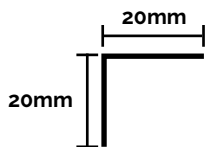

Selene White Trim

Multifunctional angle

Manufactured in aluminium coated with PVC film. Is 100% damp resistant.

Size: 20 x 20 x 2600 mm

Product Code	RRP (Inc VAT)	QC
GIA-SELENE-TRIM	£15.00	6760

Carrera Trim