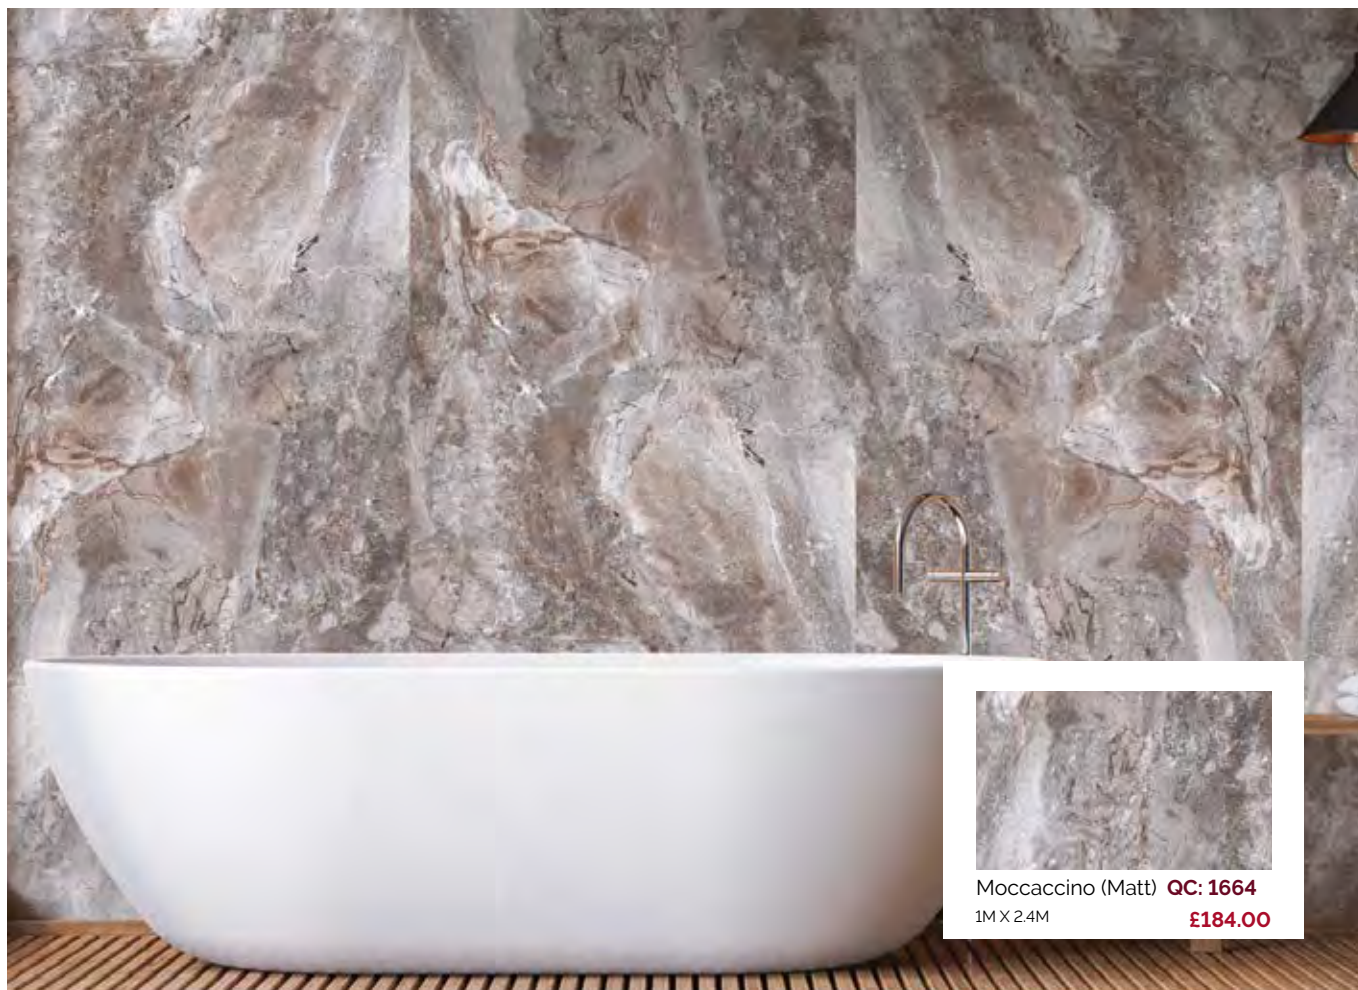

Chevron White **QC: 1929**
1M X 2.4M **£173.00**

Chevron Marble **QC: 3882**
1M X 2.4M **£173.00**

DELUXE PANELS 10MM
2.4M X 1M

5
YEAR
GUARANTEE

10MM
THICKNESS

1000MM
WIDTH

2400MM
HEIGHT

FIRE
RATED