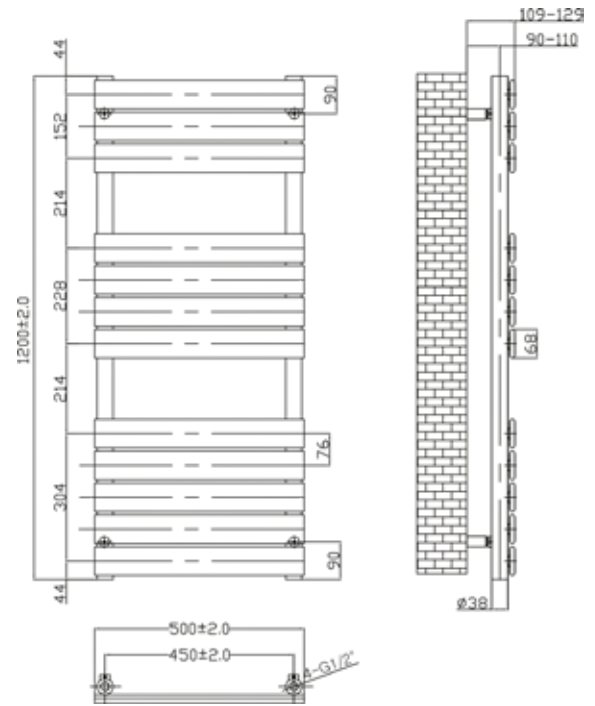

Nova

Nova Anthracite Heated Towel Rail