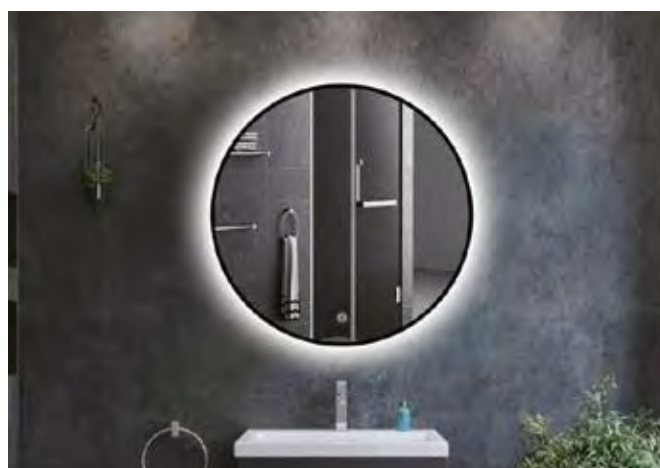

Venus

Venus
600mm Steam Free Mirror/Colour Changing

GIA-MIRO09 **QC: 1142**
£291.00

- Energy-efficient LED lighting
- Heated Demister Pad
- Touch switch
- Colour changing and dimming

IP44

Venus
800mm Steam Free Mirror/Colour Changing