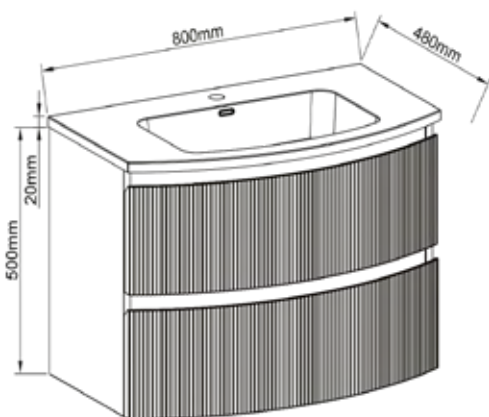

Valentina 800mm Wall Hung Unit