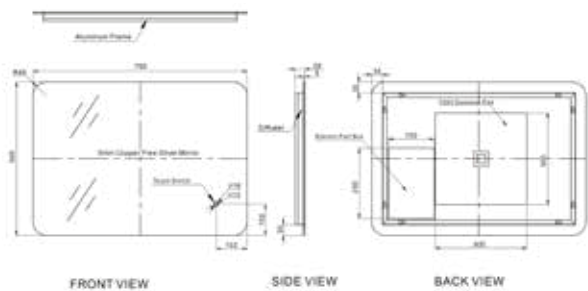

Edge | GIA-MIR001