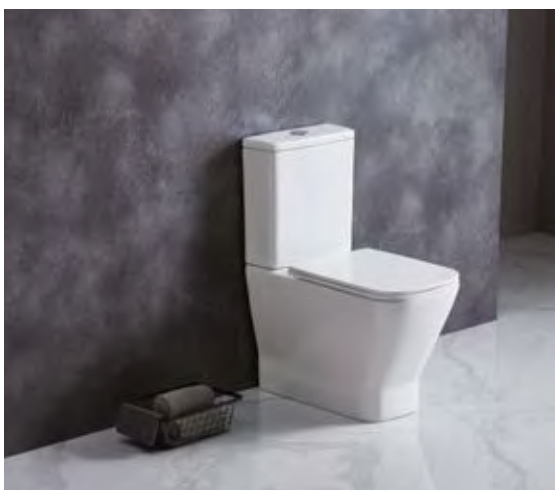

Double-shift water outlet: the design of the 3/4.5L double-shift water outlet not only ensures a thorough clean, but it also saves water.

Rimless toilet: traditional flush rims attract germs, dirt and deposits. Each LETOP Rimless Toilet is designed entirely without a flush rim, so there are no hidden, hard-to-reach places where bacteria can build up and odour can develop.