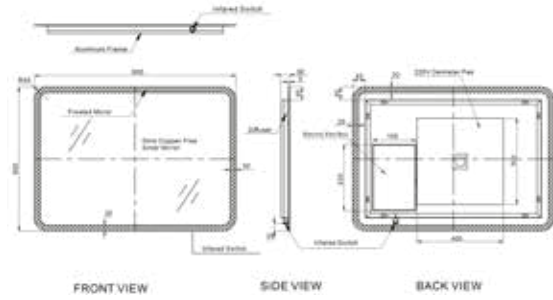

Rico | GIA-MIR004