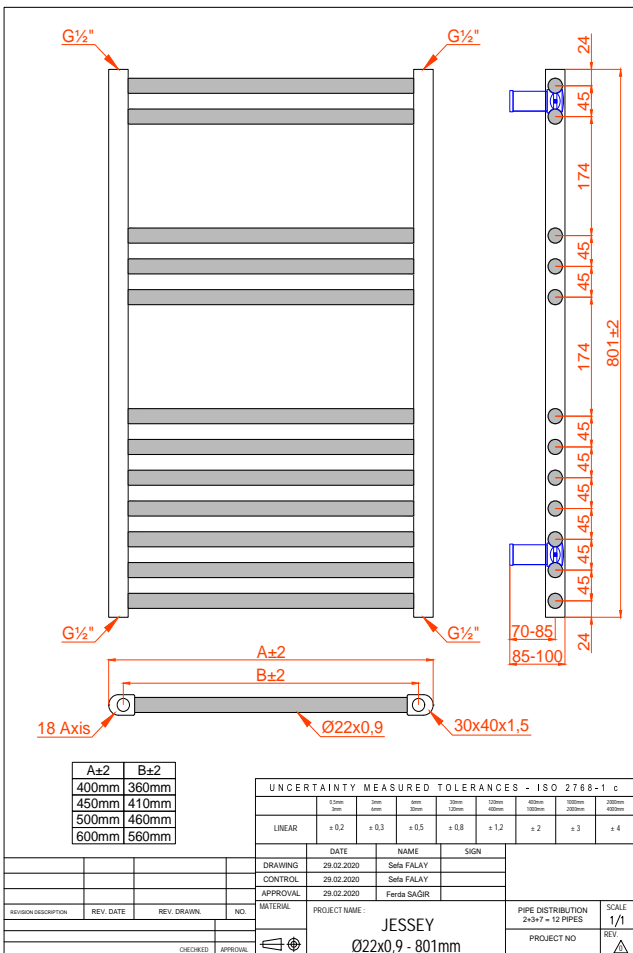

Neptune Chrome Heated Towel Rail

LADDER RAILS

Astro

Astro Chrome Heated Towel Rail

LADDER RAILS

MIRRORS

Luna | GIA-MIR012

Luna | GIA-MIR013