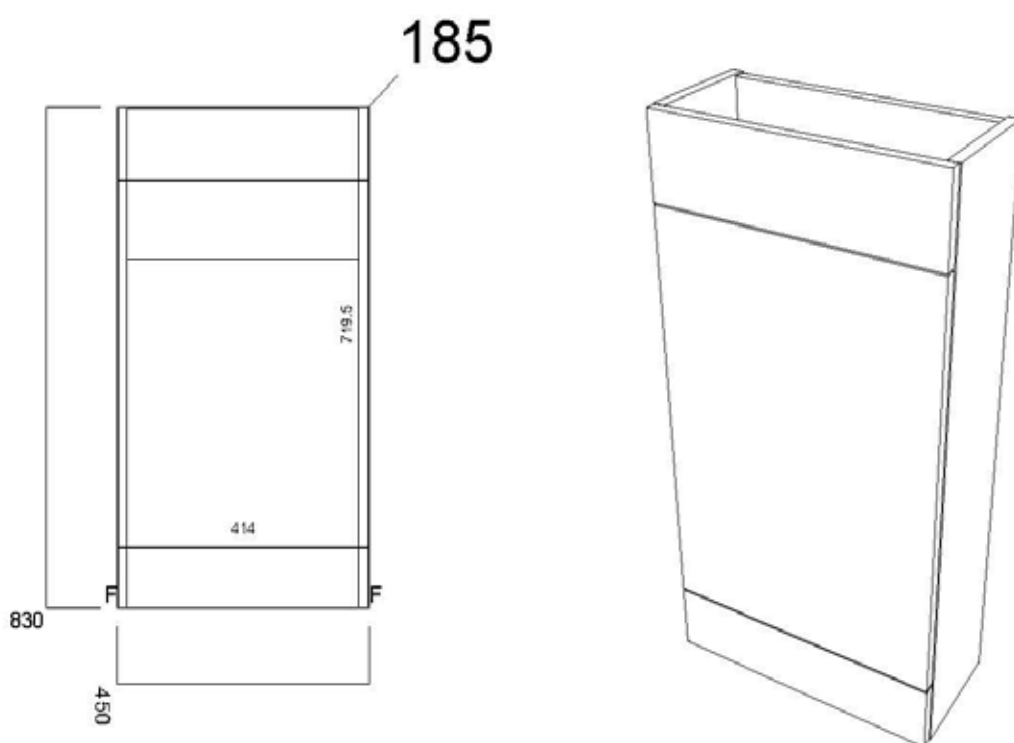

Luna 900mm L-shape WC unit