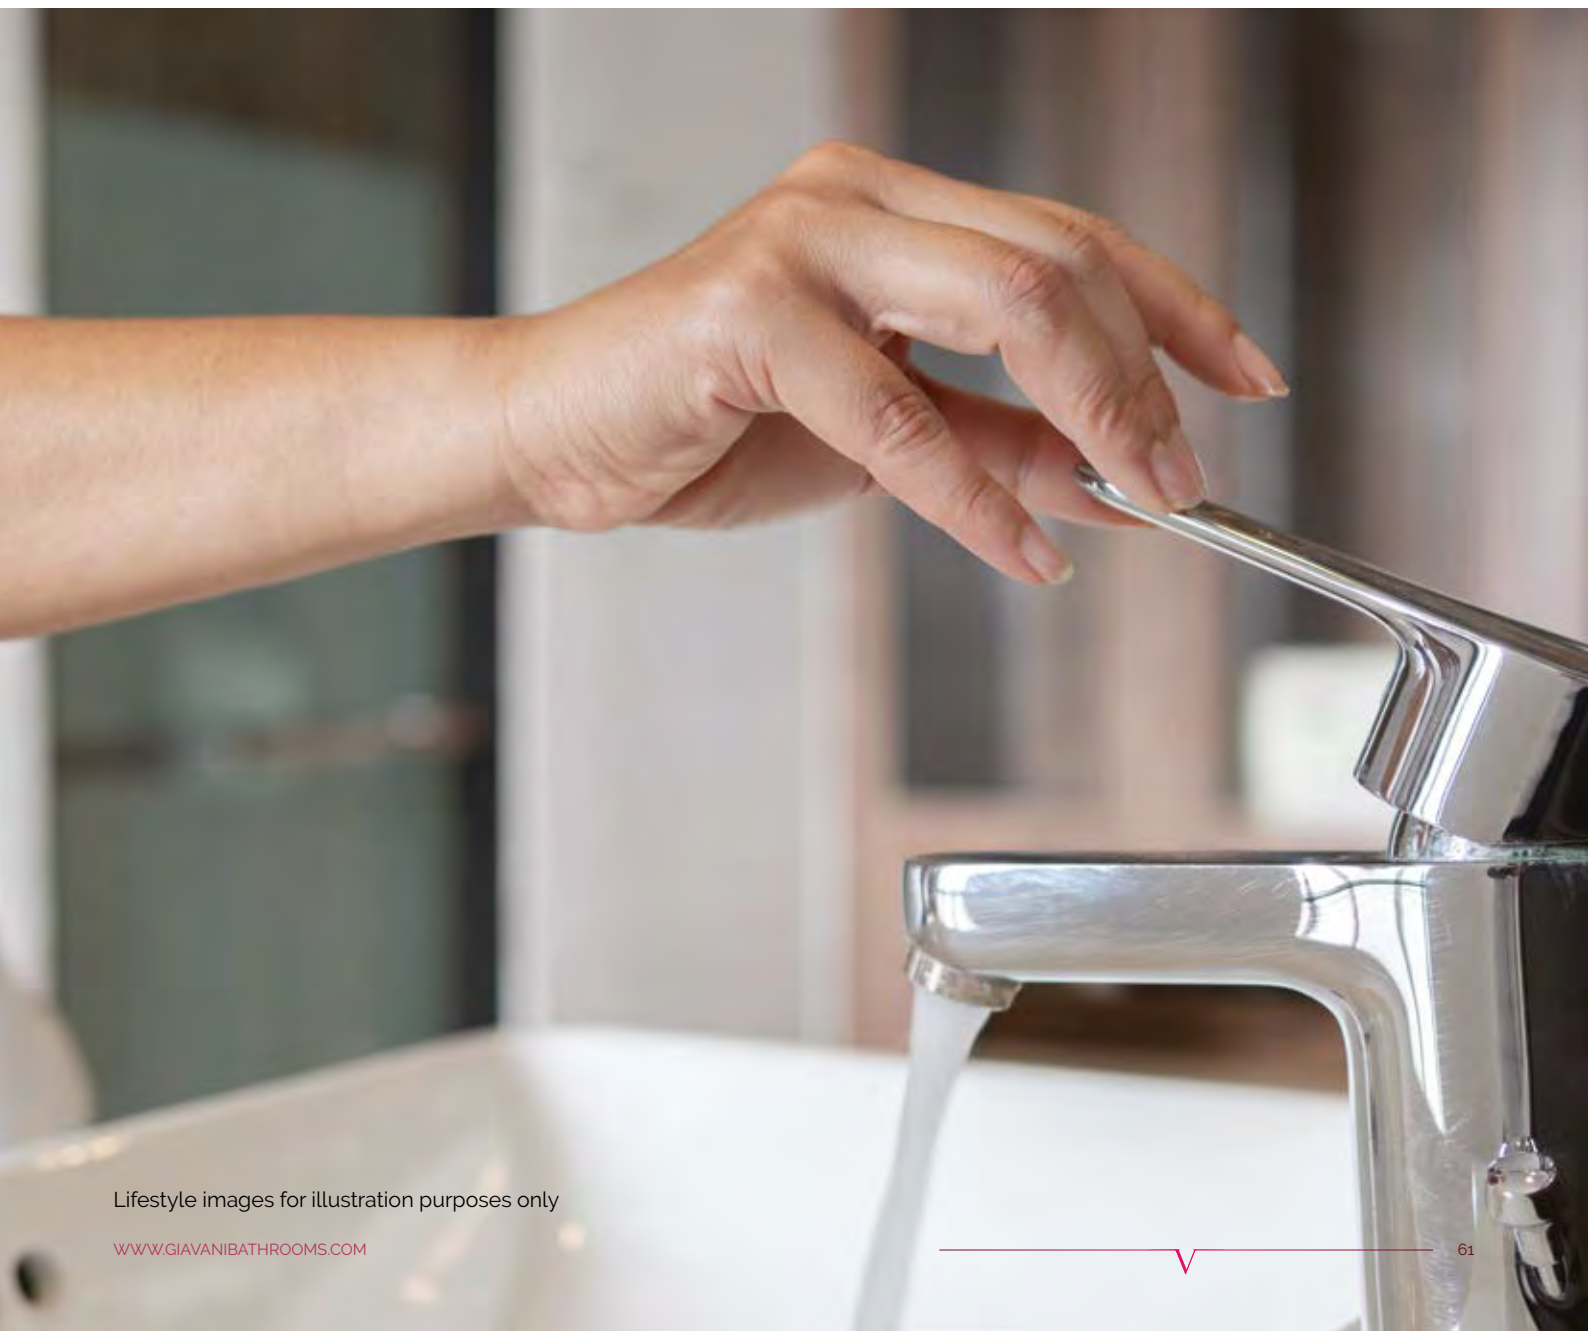

Lifestyle images for illustration purposes only

WWW.GIAVANIBATHROOMS.COM

New York

New York Mono Basin Mixer

MS-T-NY-01

£120.00

QC: 320

New York Bath Filler