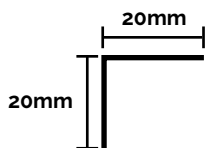

Juno Grey Trim

Multifunctional angle

Manufactured in aluminium coated with PVC film. Is 100% damp resistant.

Size: 20 x 20 x 2600 mm

Product Code	RRP (Inc VAT)	QC
GIA-JUNO-TRIM	£15.00	6758