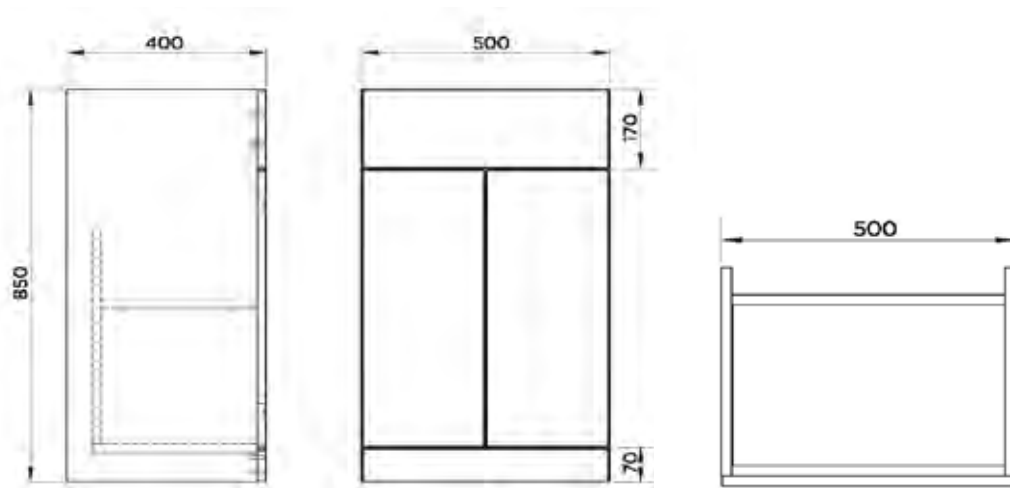

Edge

Edge 500mm Floor Vanity Unit