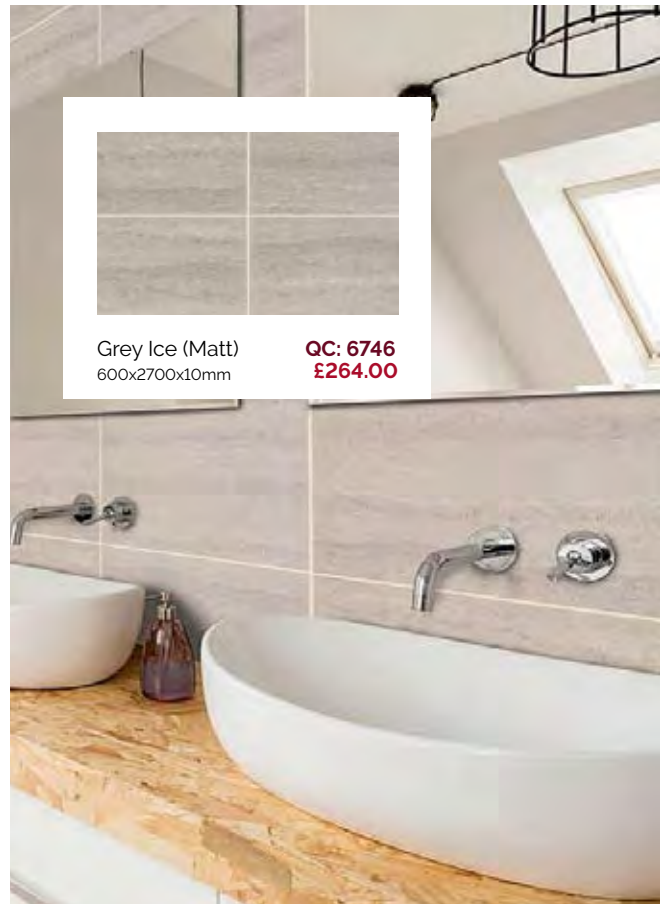

Grey Ice (Matt)
600x2700x10mm

QC: 6746
£264.00