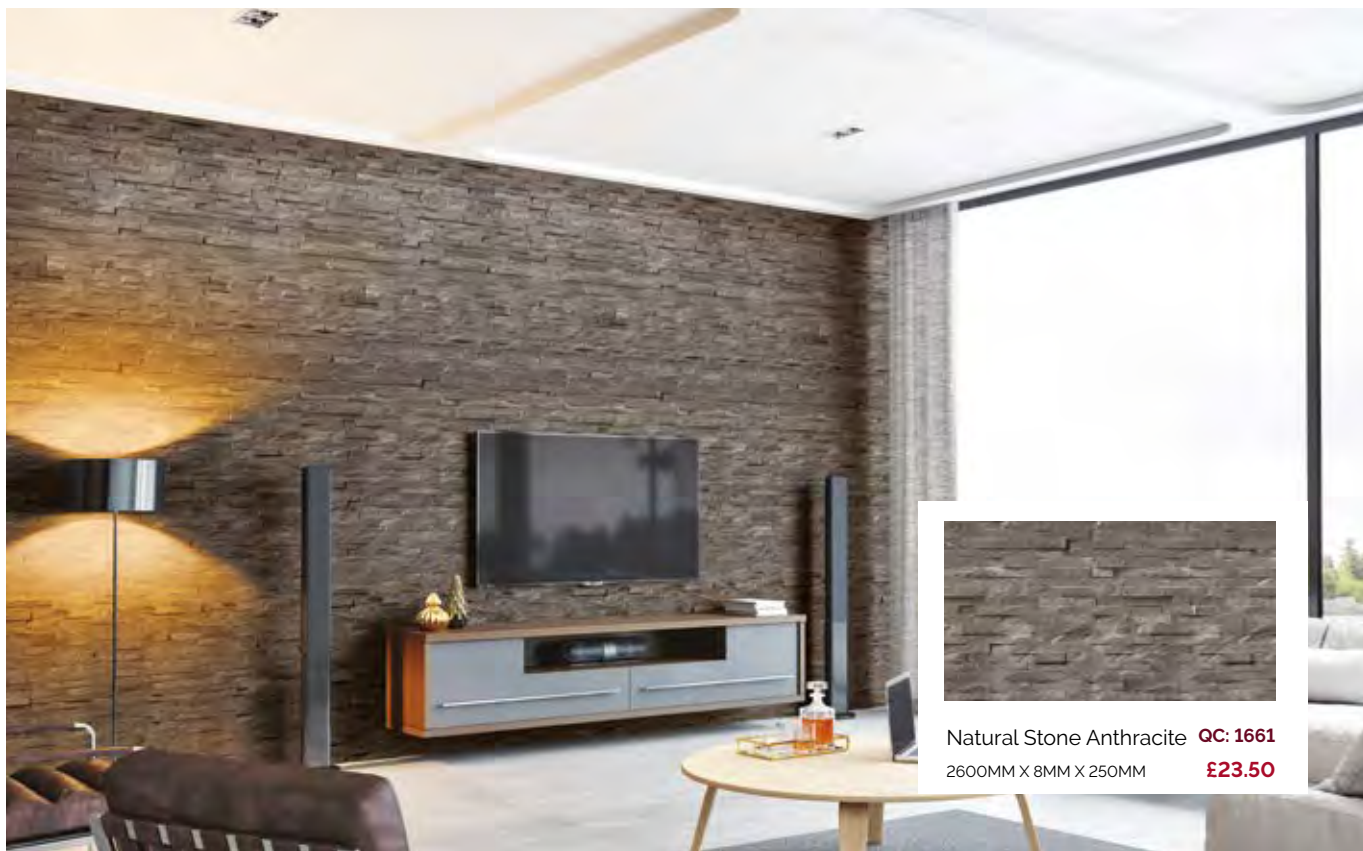

NATURAL PANELS 8MM

5
YEAR
GUARANTEE

8MM
THICKNESS

250MM
WIDTH

2600MM
HEIGHT

FIRE
RATED

Natural Stone Anthracite **QC: 1661**
2600MM X 8MM X 250MM **£23.50**