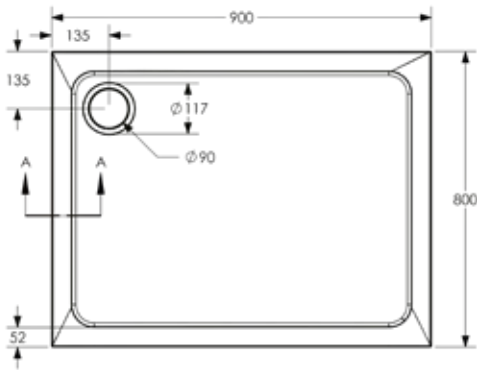

Bath Black Pop-Up Waste
 & Overflow
GIA-B-PUW **QC: 613**
£48.00

Technical Drawings

SANITARYWARE

Nova

Nova Open Back Pan

Nova Back To Wall Pan

Nova Wall Hung Pan

Rico