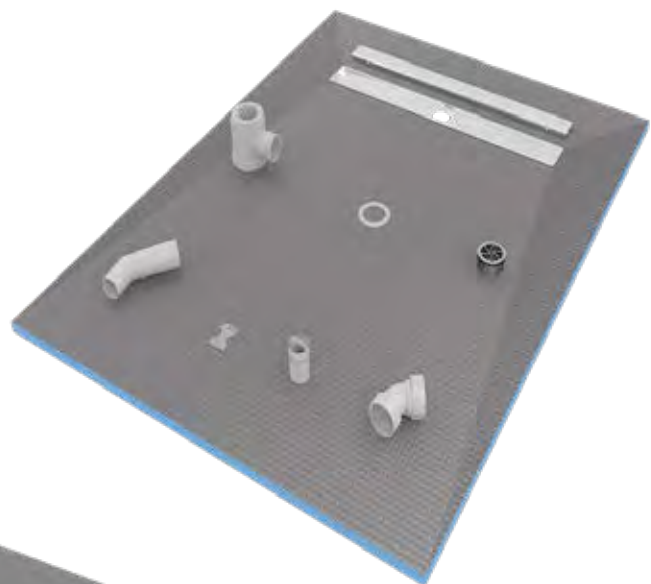

QC: 3121

WETROOM KITS

Lifestyle images for illustration purposes only

WETROOM SYSTEMS

- Easy-to-use system, with all components in one tub
- A complete waterproofing system
- Linear decks and square decks available
- CE Certifications
- Grab and go products - everything in 3 boxes
- 10 year guarantee
- Full step by step guide
- UK based engineer available for any enquiries
- Ready mixed tanking kit
- Includes waste