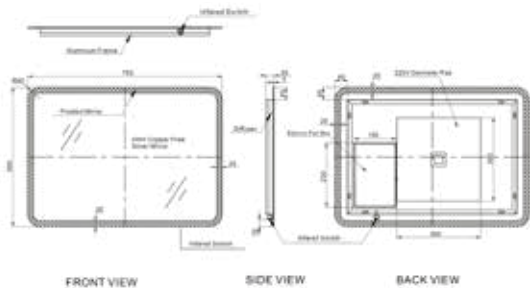

Rico | GIA-MIR003