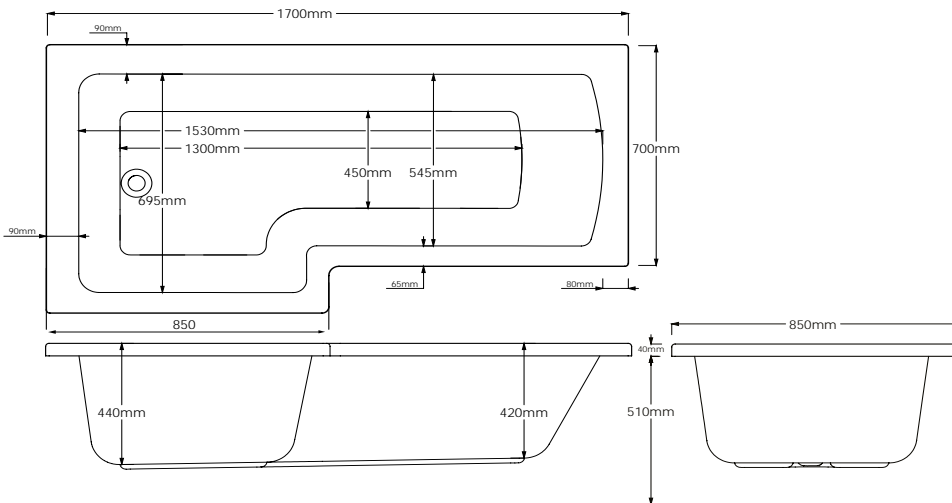

Single Ended Bath Intro - 1600mm x 700mm

Edge Single Ended Bath - 1700mm x 700mm

BATHS

Edge

1700 x 750

Edge Single Ended Bath - 1700mm x 750mm

L-shape

L-shape Shower Bath