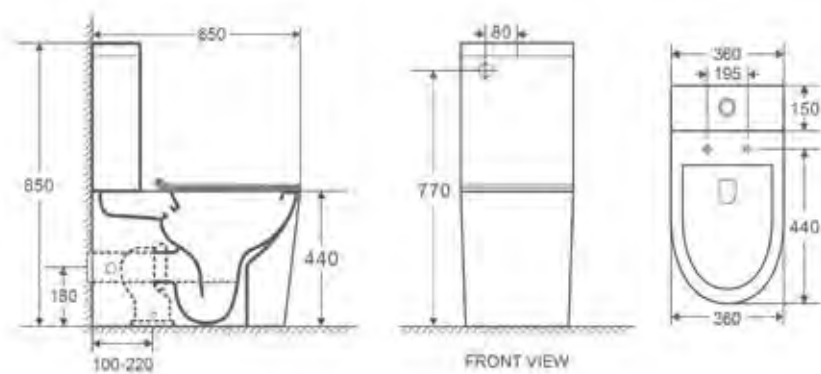

Bath Black Pop-Up Waste
 & Overflow
GIA-B-PUW **QC: 613**
£48.00

Technical Drawings

SANITARYWARE

Nova

Nova Open Back Pan

Nova Back To Wall Pan

Nova Wall Hung Pan

Rico