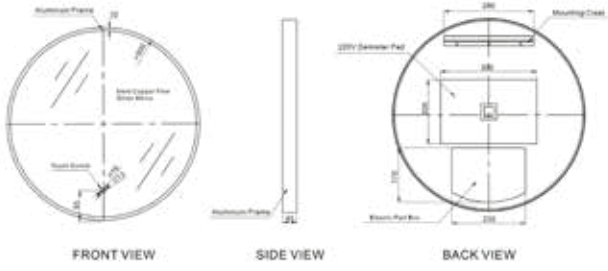

Neptune Chrome Heated Towel Rail

LADDER RAILS

Astro

Astro Chrome Heated Towel Rail

LADDER RAILS

MIRRORS

Luna | GIA-MIR012

Luna | GIA-MIR013