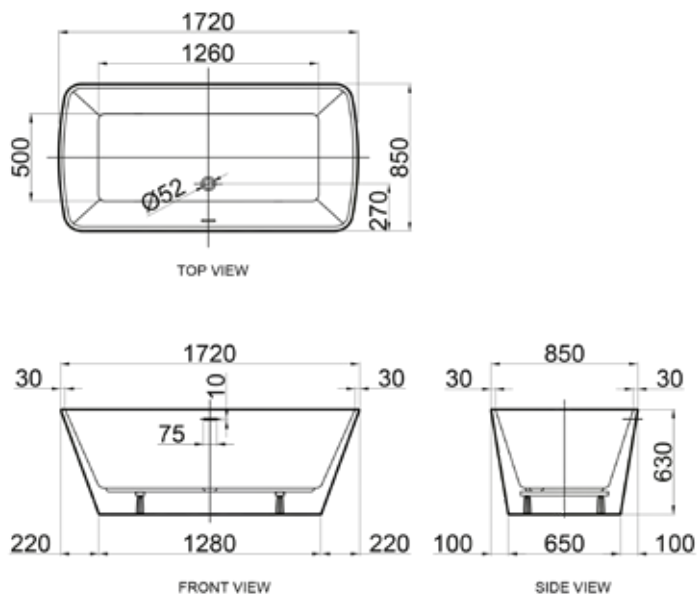

FREESTANDING BATHS

Kyoto

Kyoto Freestanding Bath