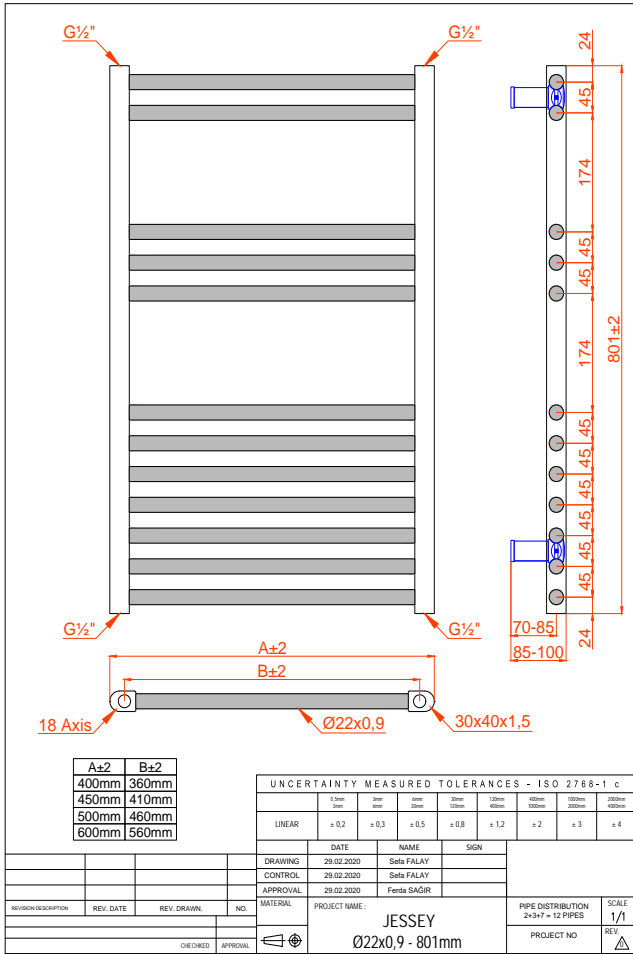

Neptune Chrome Heated Towel Rail

LADDER RAILS

Astro

Astro Chrome Heated Towel Rail

LADDER RAILS

MIRRORS

Luna | GIA-MIR012

Luna | GIA-MIR013