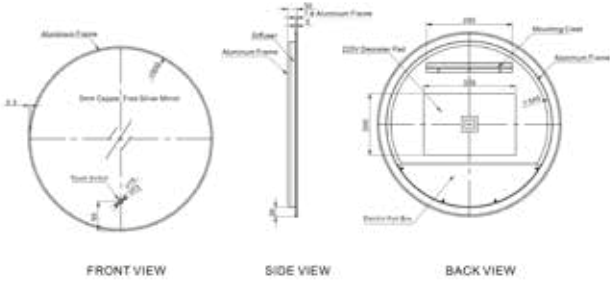

Neptune Chrome Heated Towel Rail

LADDER RAILS

Astro

Astro Chrome Heated Towel Rail

LADDER RAILS

MIRRORS

Luna | GIA-MIR012

Luna | GIA-MIR013