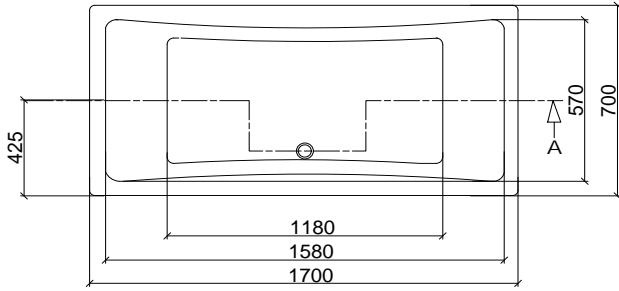

BATHS

Edge

1700 X 700

Edge Double Ended Bath

1500 x 700