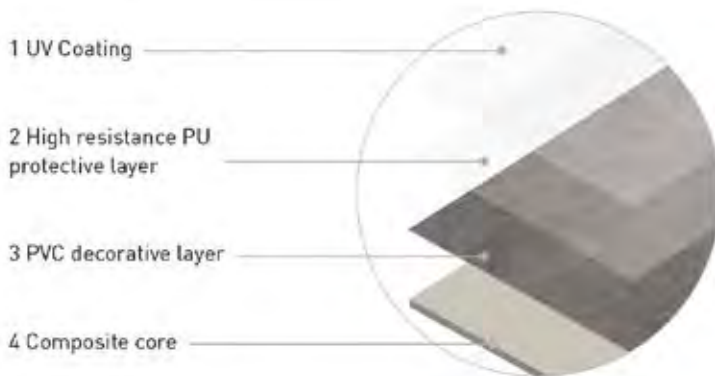

25% PVC
70% Mineral Powder
5% Resin

Extra-thin product,
perfect to cover all
kind of surfaces.