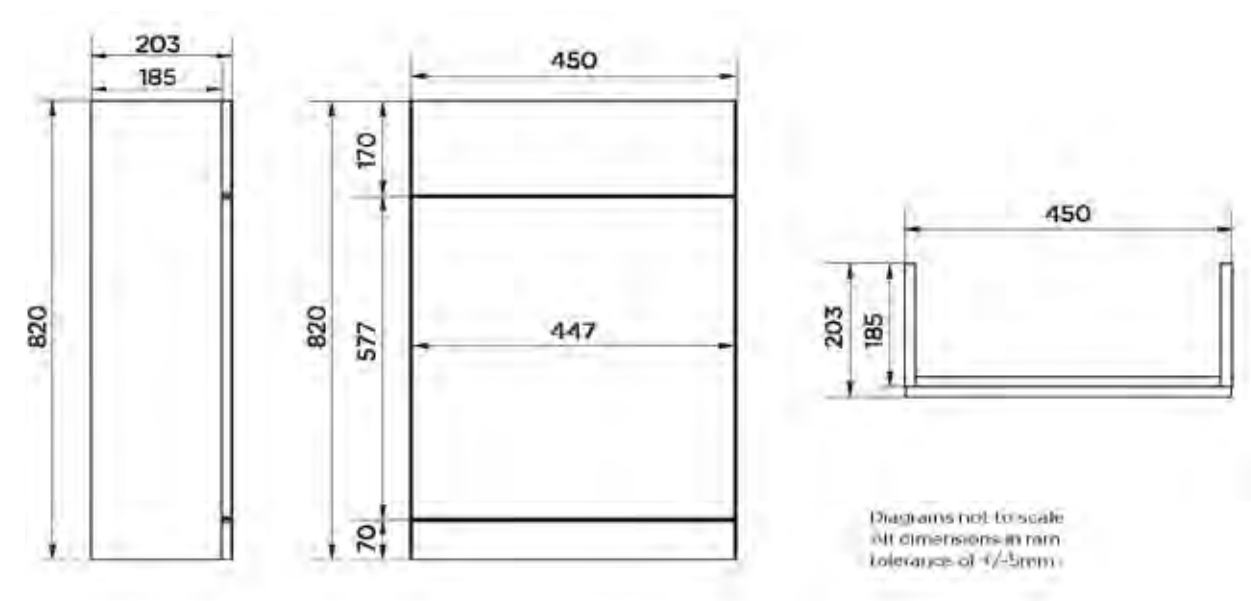

Edge 900mm Basin Unit

*Requires Basin: 8592LH or 8592RH

*Requires Vanity Unit 29283M/000

Edge 900mm WC Unit