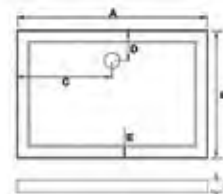

LINE DRAWING

A	B	C	D	E	F
800	700	400	160	55	30
900	700	450			
1000	700	500			
1100	700	550			
1200	700	600			
1400	700	700			
1500	700	750			
1600	700	800			
1700	700	850