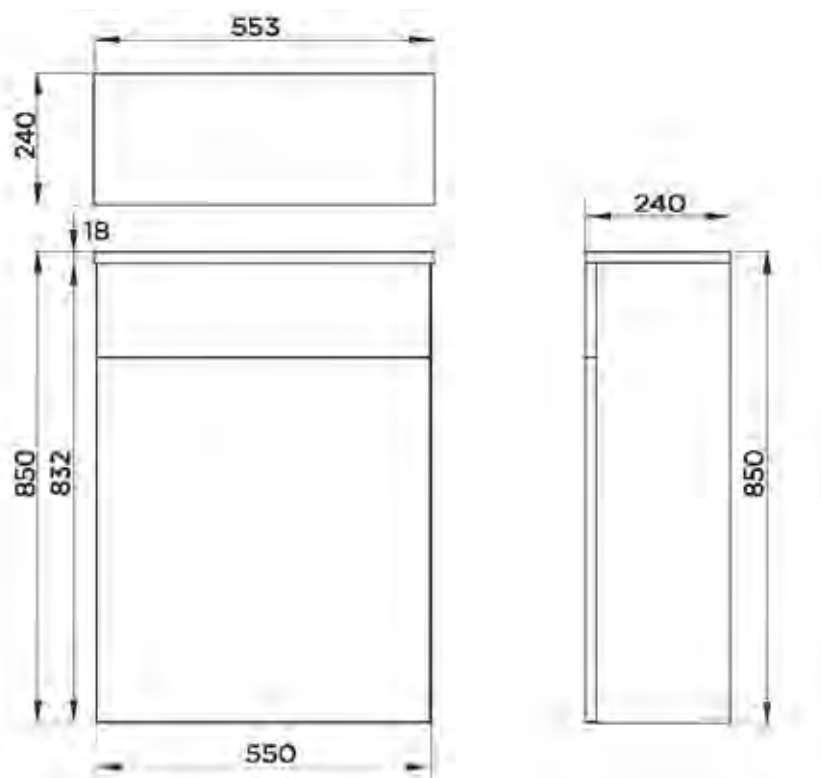

Edge

Edge 500mm WC Unit