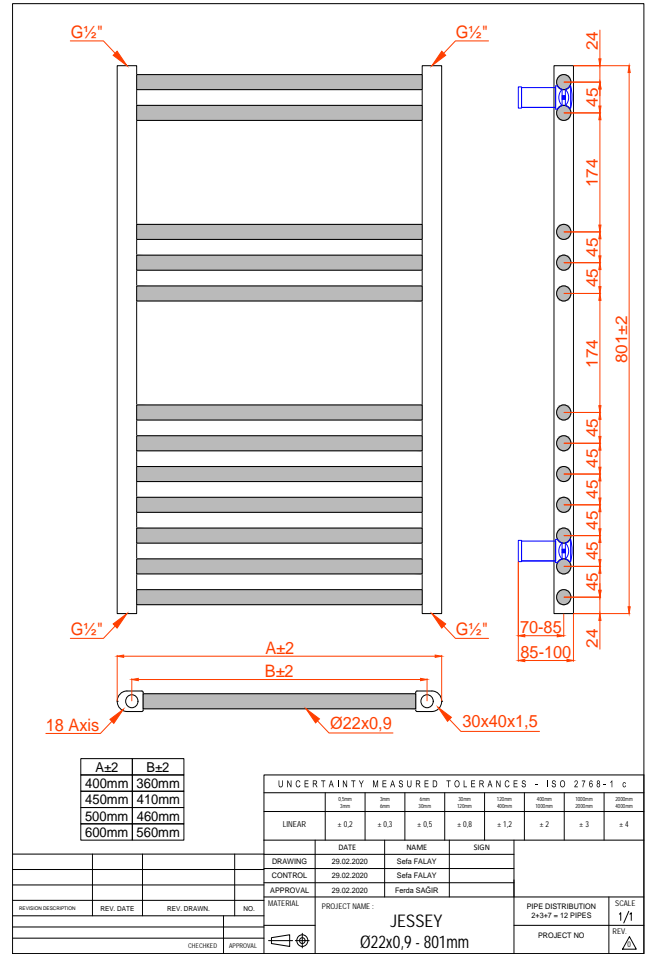

Neptune Chrome Heated Towel Rail

LADDER RAILS

Astro

Astro Chrome Heated Towel Rail

LADDER RAILS

MIRRORS

Luna | GIA-MIR012

Luna | GIA-MIR013