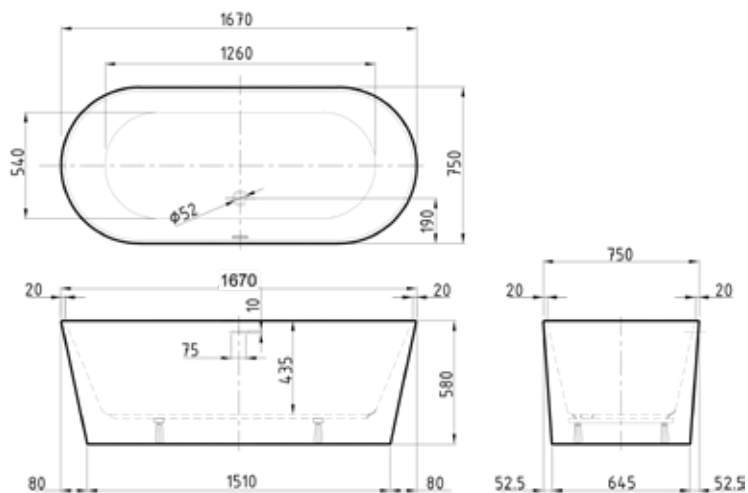

Tokyo

Tokyo Freestanding Bath