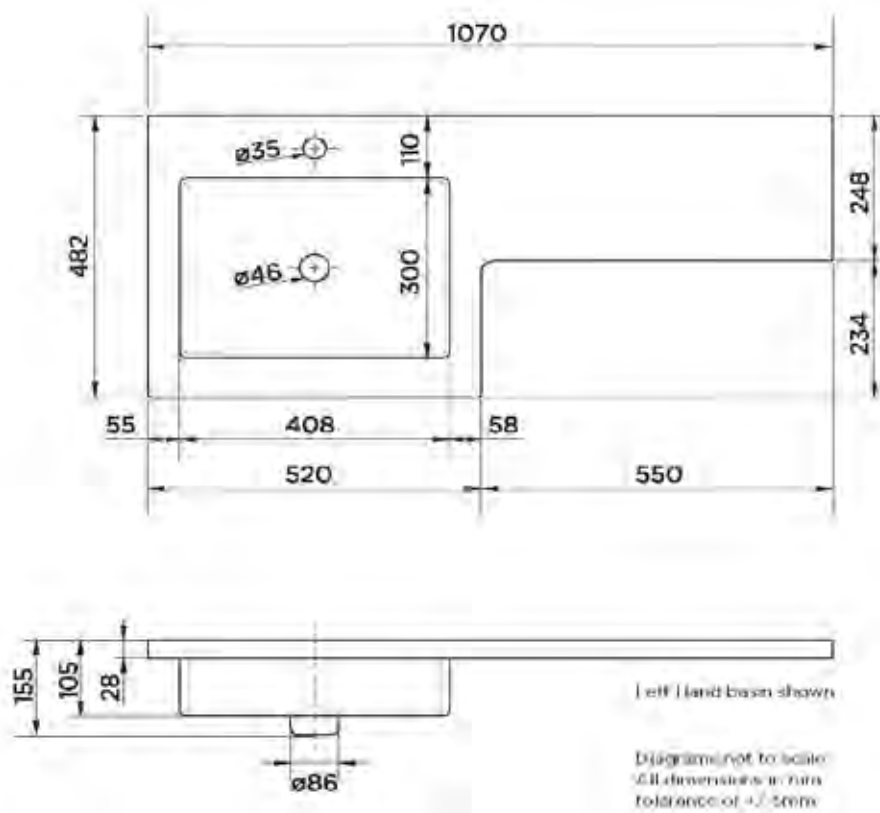

Edge & Luna 900mm LH/RH Basin

Edge & Luna 1100mm LH/RH Basin