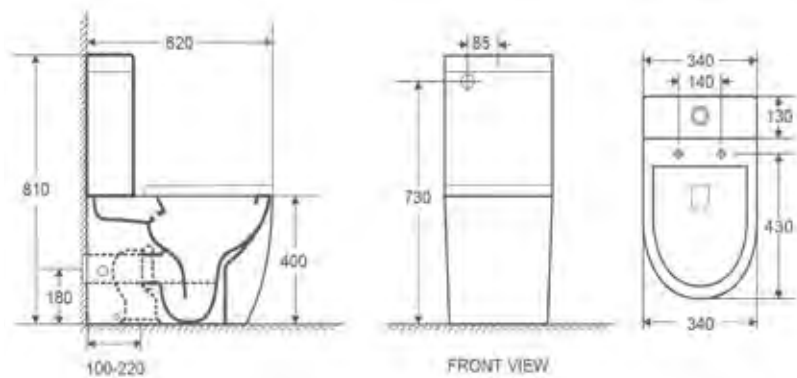

Branch

Branch Rimless Fully Back To Wall Pan