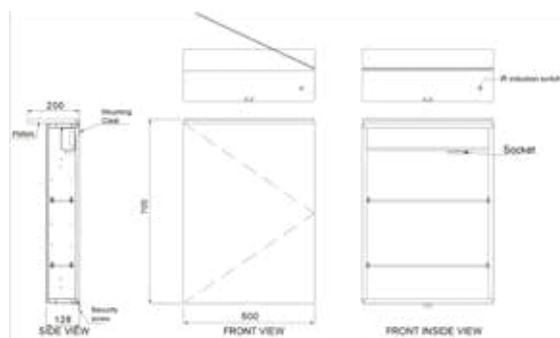

Eclipse | GIA-MIR018