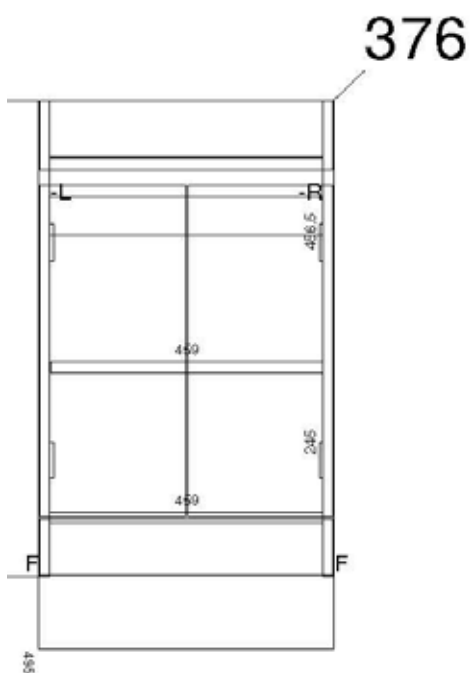

Mirabella Tall Unit

Azzura

Azzura 600mm Wall Hung Unit

Azzura 800mm Wall Hung Unit

Azzura Tall Unit

FURNITURE

Luna

Luna 500mm Floor Vanity Unit