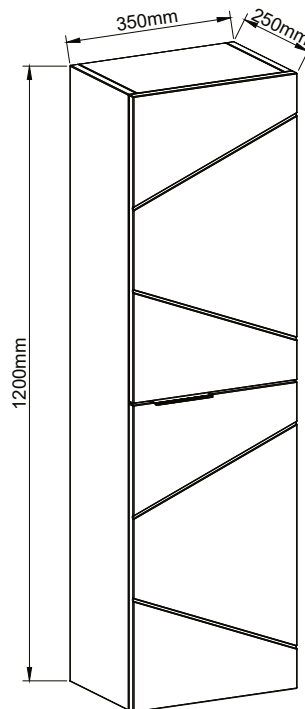

Mirabella Tall Unit

Azzura

Azzura 600mm Wall Hung Unit

Azzura 800mm Wall Hung Unit

Azzura Tall Unit

FURNITURE

Luna

Luna 500mm Floor Vanity Unit