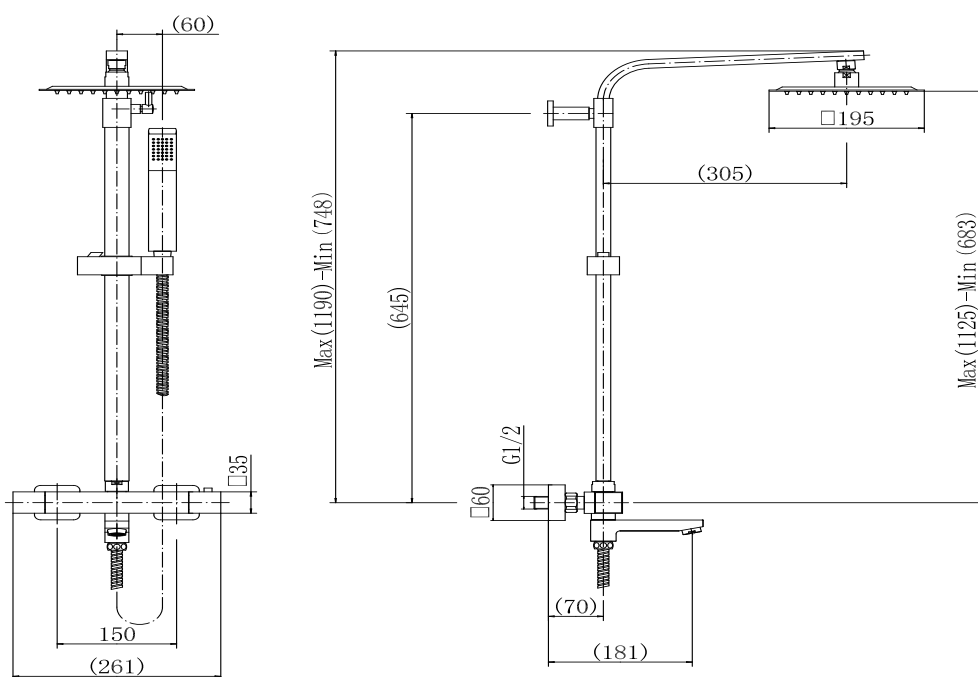

Bliss

Hampton Twin Shower Head with Bath Filler - Chrome/Black