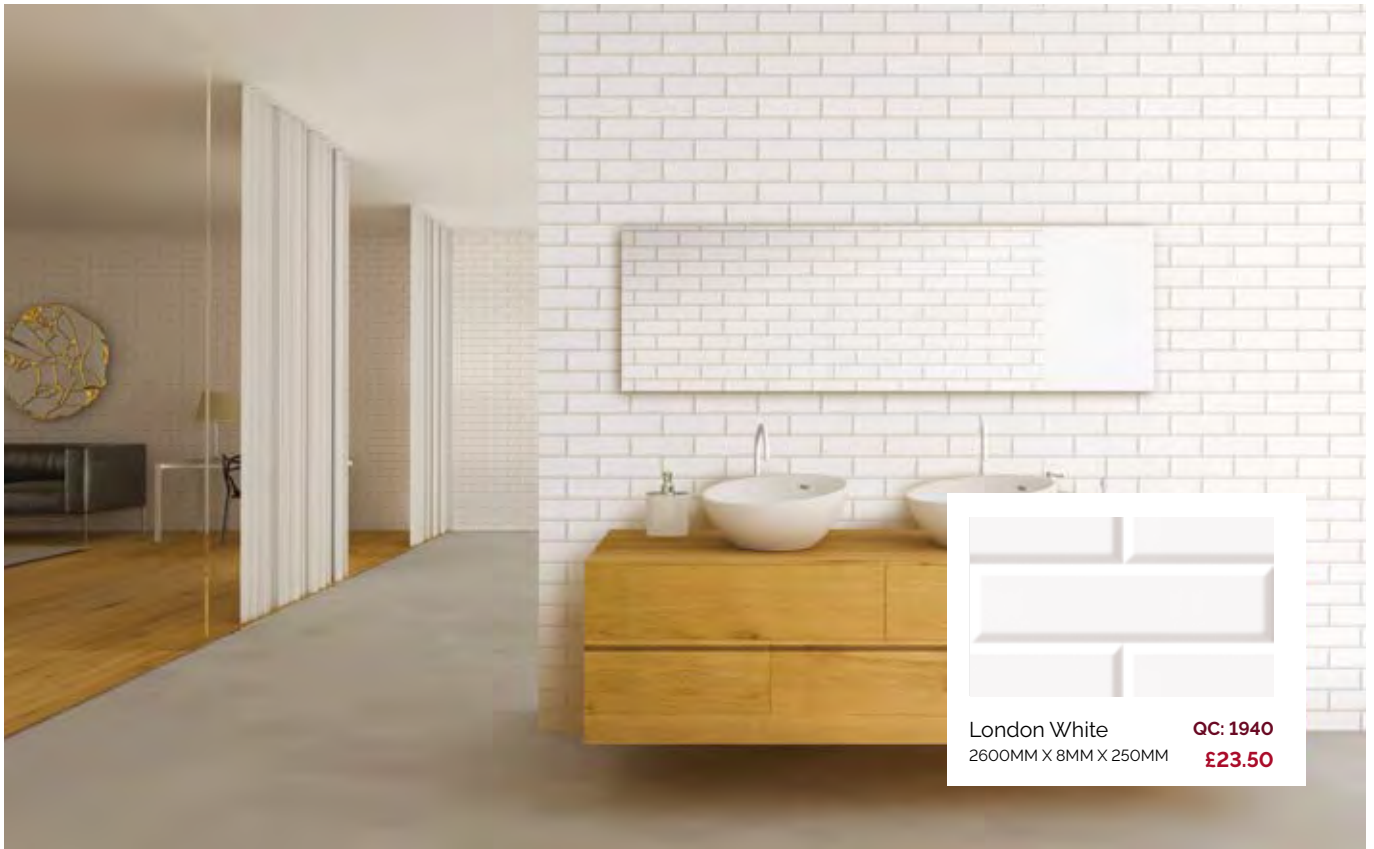

DECORATIVE PANELS 8MM

DECORATIVE PANELS 8MM

5
YEAR
GUARANTEE

8MM
THICKNESS

250MM
WIDTH

2600MM
HEIGHT

FIRE
RATED