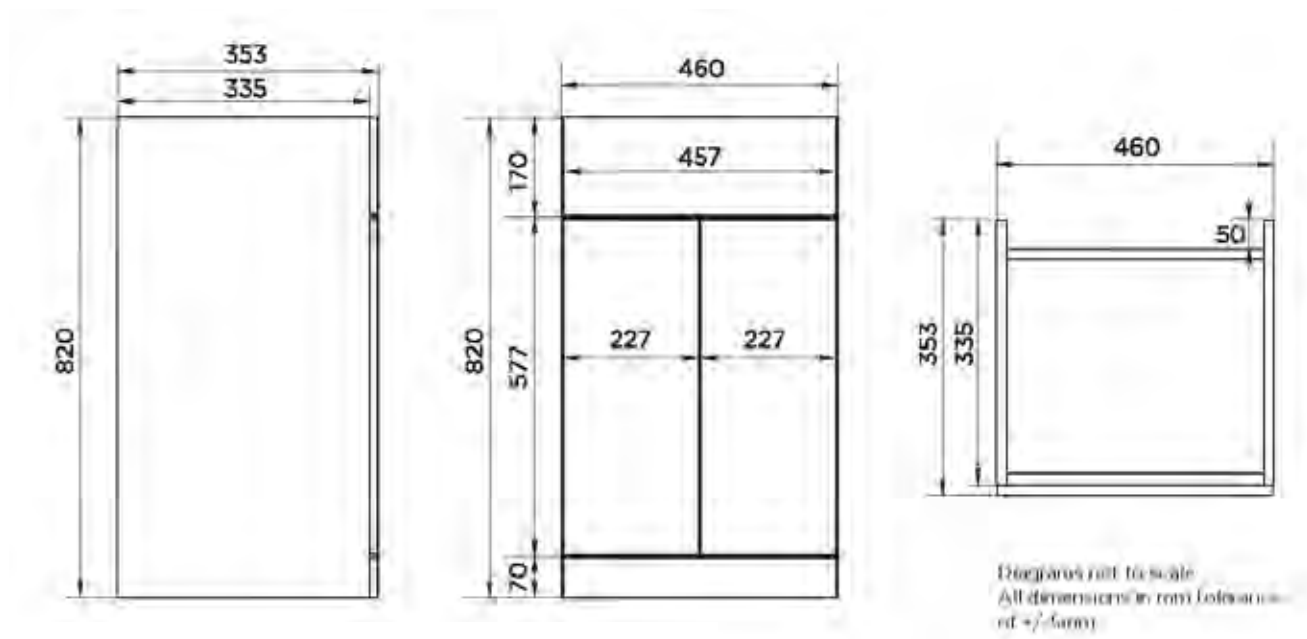

Edge

*Requires Basin: 8592LH or 8592RH

*Requires WC Unit 29284N/000