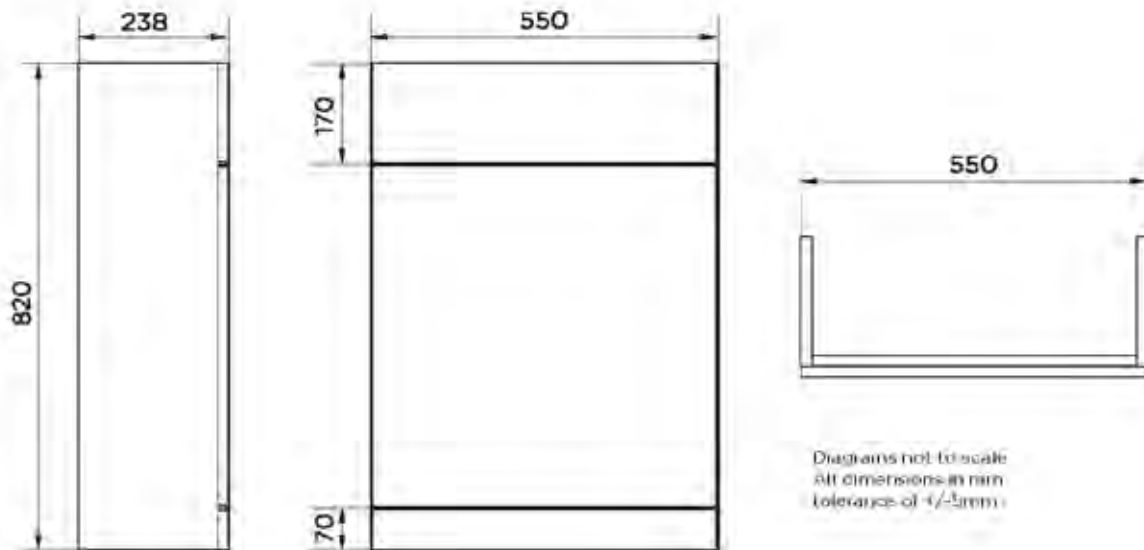

Edge 1100mm Basin Unit

*Requires Basin B531LH or B531RH

*Requires Vanity unit 2925AN

Edge 1100mm WC Unit