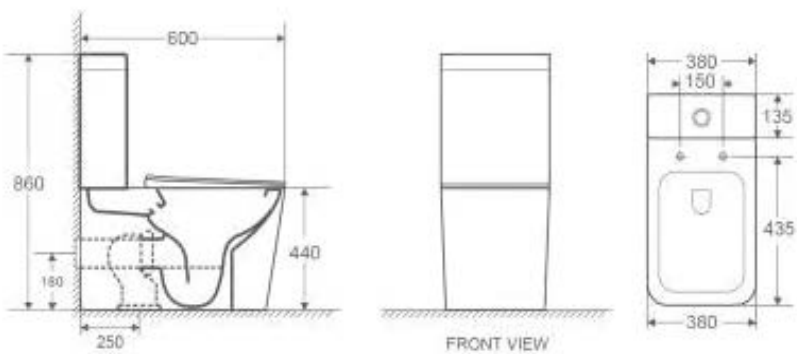

Hermes

Hermes Fully Back To Wall Pan