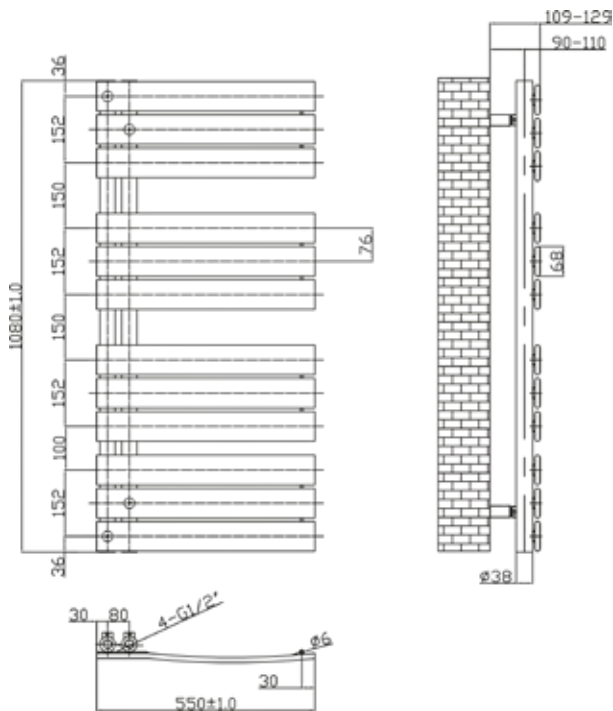

Edge

Edge Anthracite Heated Towel Rail