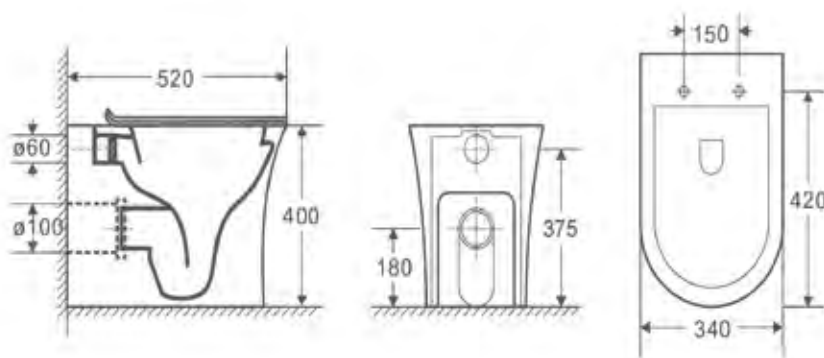

Bath Black Pop-Up Waste
 & Overflow
GIA-B-PUW **QC: 613**
£48.00

Technical Drawings

SANITARYWARE

Nova

Nova Open Back Pan

Nova Back To Wall Pan

Nova Wall Hung Pan

Rico