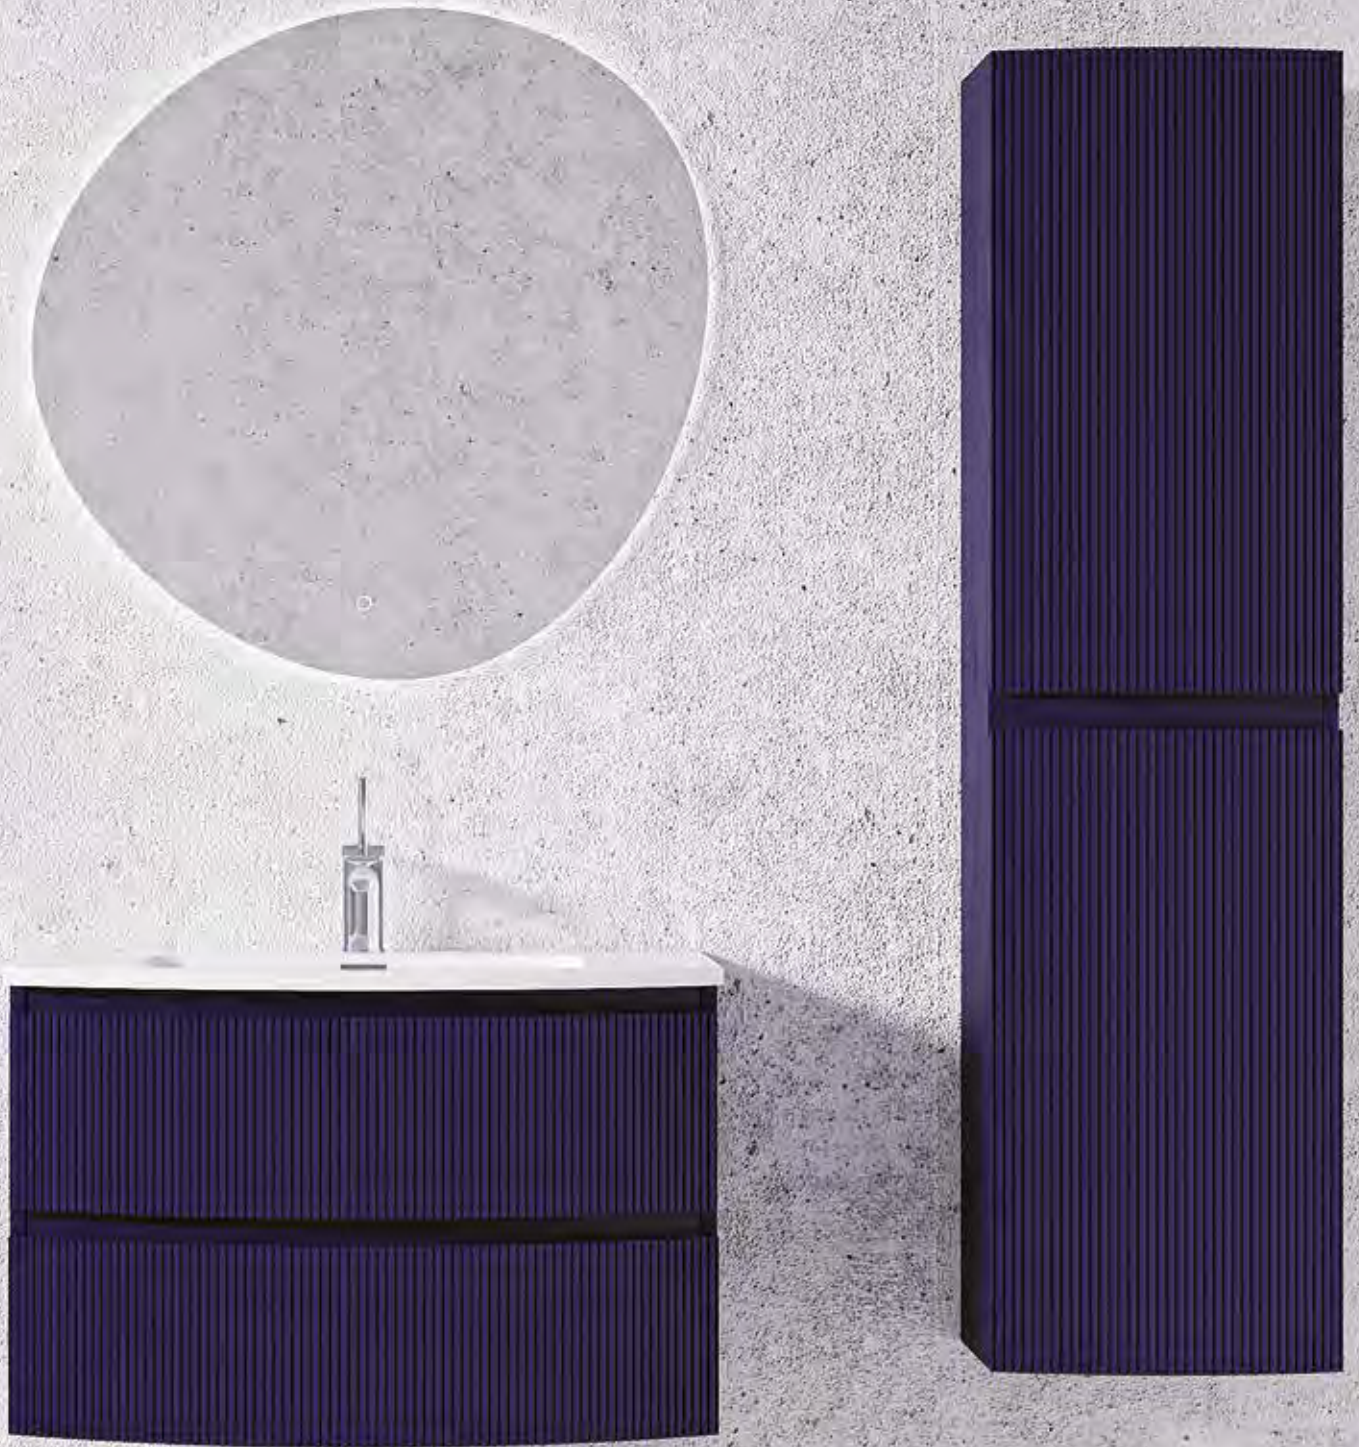

LUX BY *Giavani*