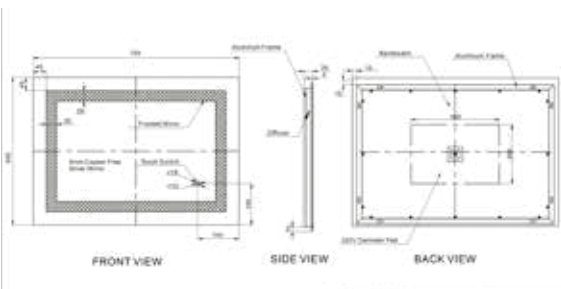

Elyse | GIA-MIR016