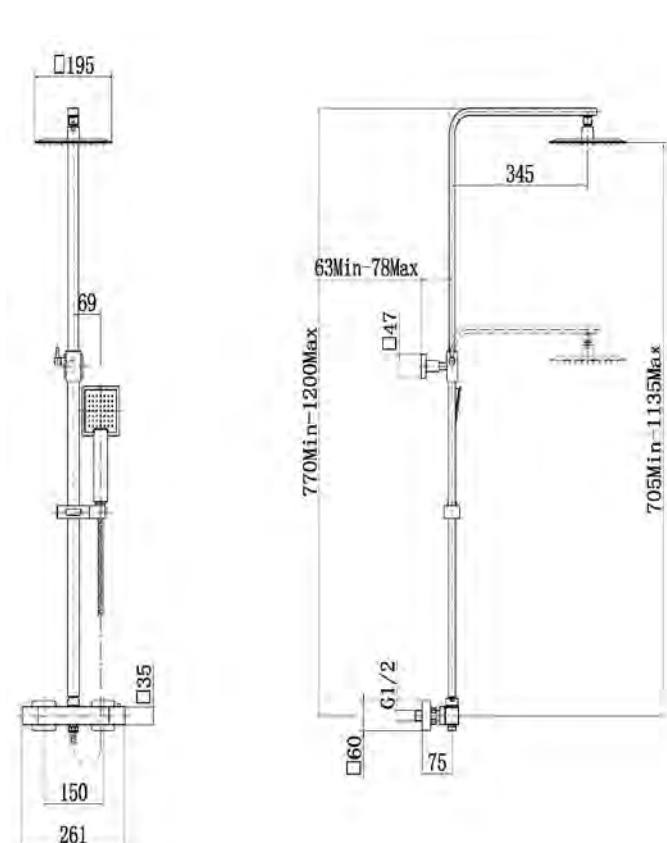

Matrix

Matrix Twn/plus shower head - Chrome/Black/Brushed Brass