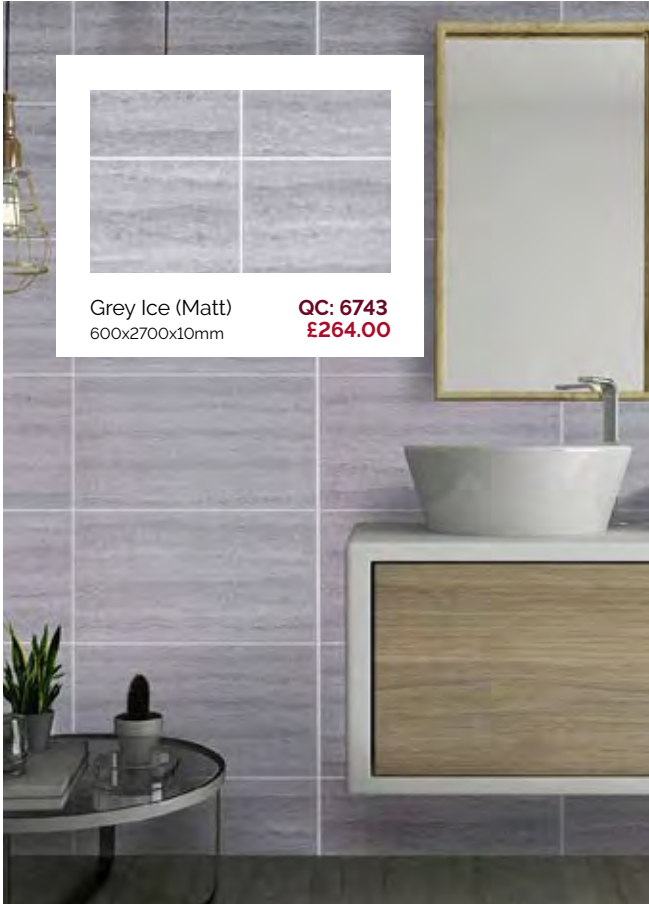

ODYSSEY COLLECTION - (2 IN A PACK)

PRICED PER PACK

5
YEAR
GUARANTEE

10MM
THICKNESS

600MM
WIDTH

2700MM
HEIGHT

FIRE
RATED

Grey Ice (Matt)
600x2700x10mm

QC: 6743
£264.00