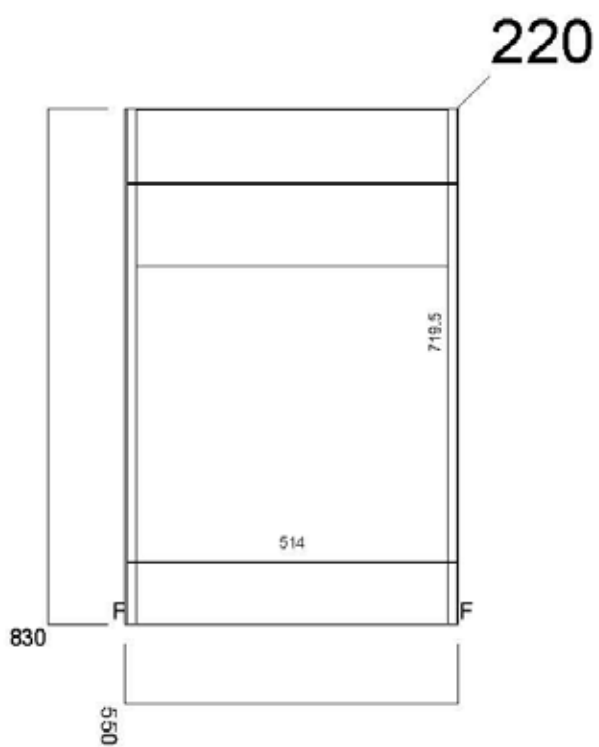

Luna 1100mm WC Unit