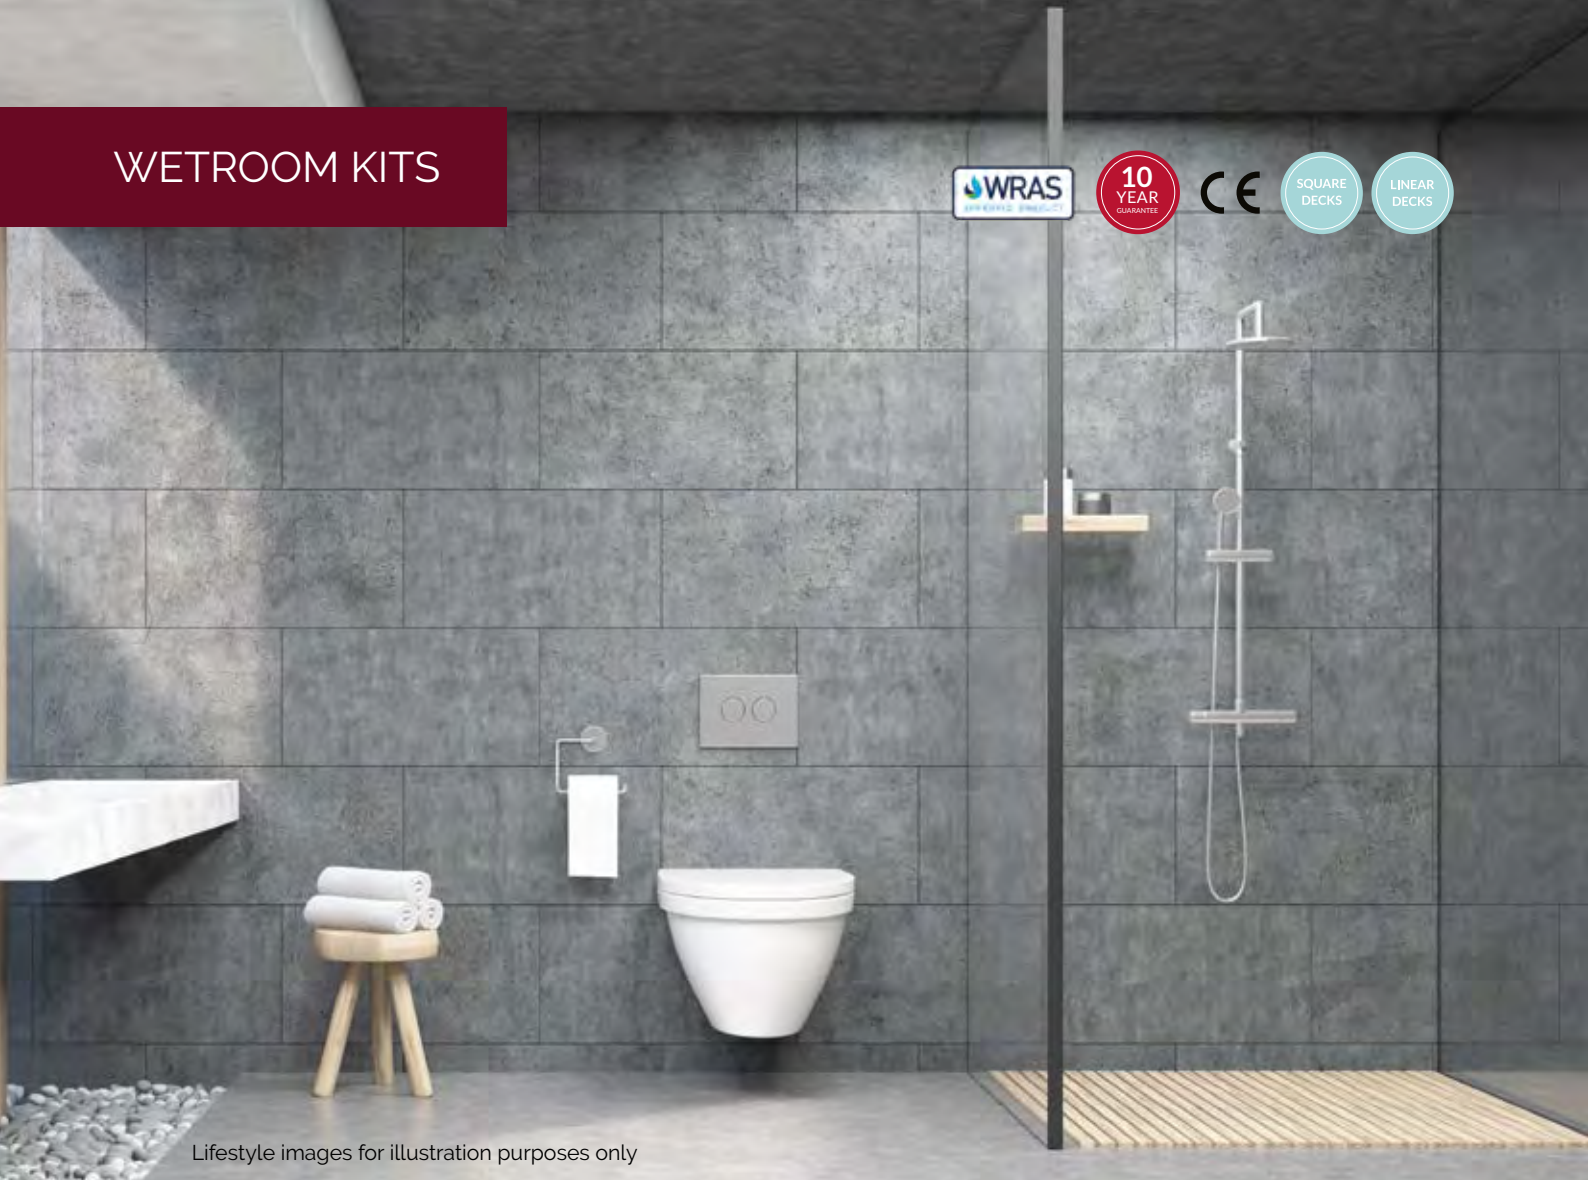

QC: 3121

WETROOM KITS

Lifestyle images for illustration purposes only

WETROOM SYSTEMS

- Easy-to-use system, with all components in one tub
- A complete waterproofing system
- Linear decks and square decks available
- CE Certifications
- Grab and go products - everything in 3 boxes
- 10 year guarantee
- Full step by step guide
- UK based engineer available for any enquiries
- Ready mixed tanking kit
- Includes waste