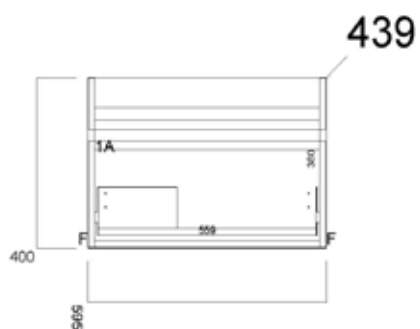

Luna Wall Hung Unit