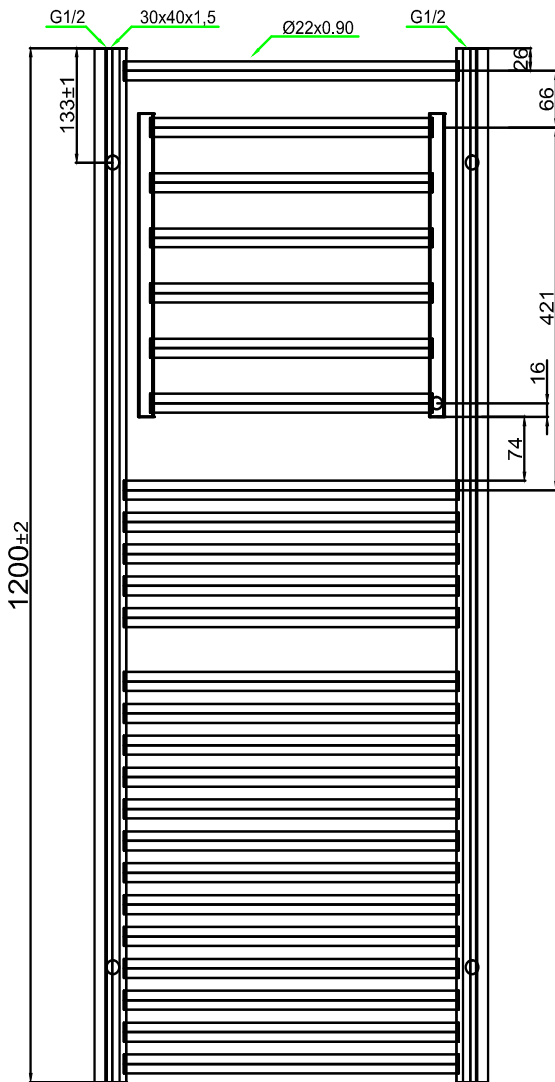

LADDER RAILS

Astro

Astro Chrome Heated Towel Rail