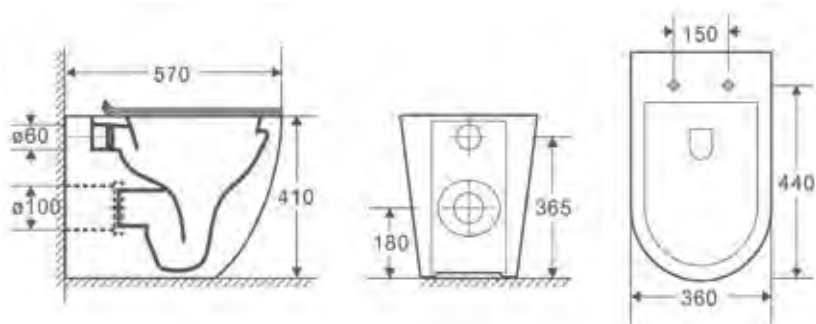

Branch Back To Wall Pan