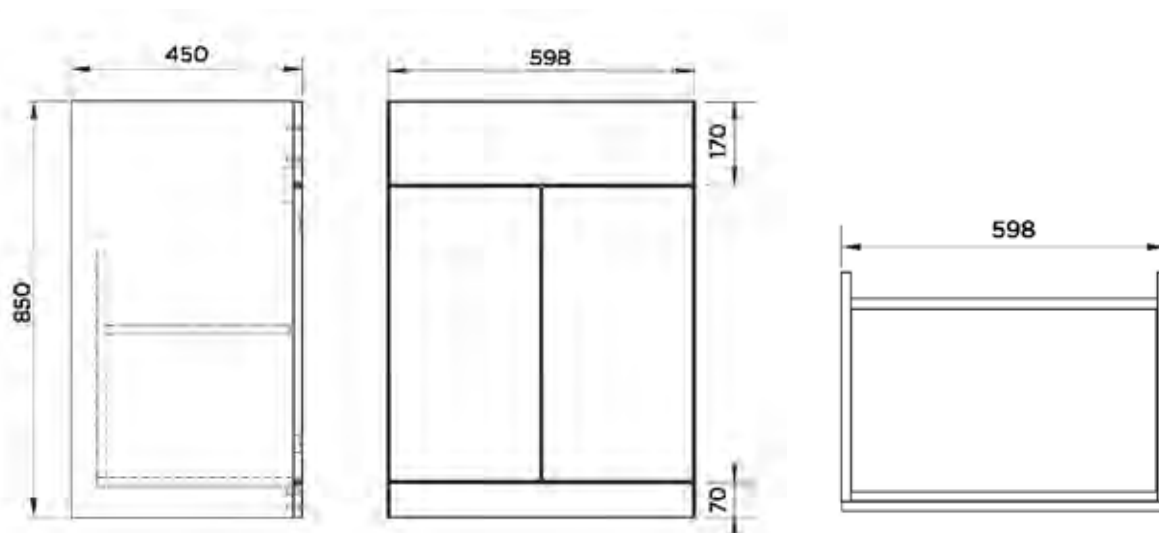

Edge 600mm Floor Vanity Unit