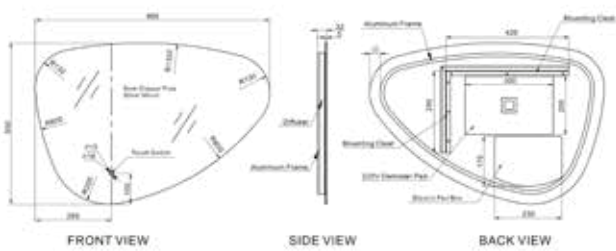

Branch | GIA-MIR007

Hermes | GIA-MIR011