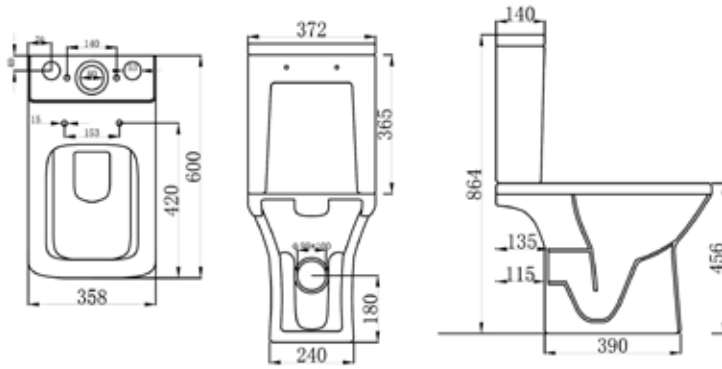

Juniper

Juniper Comfort Height Open Back Pan