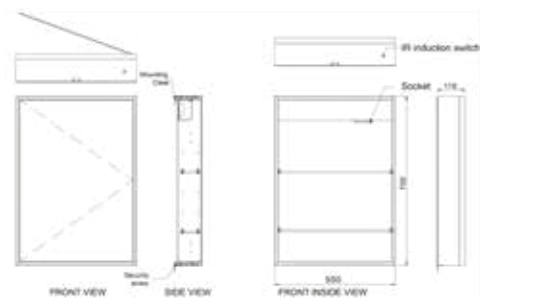

Kia | GIA-MIR014