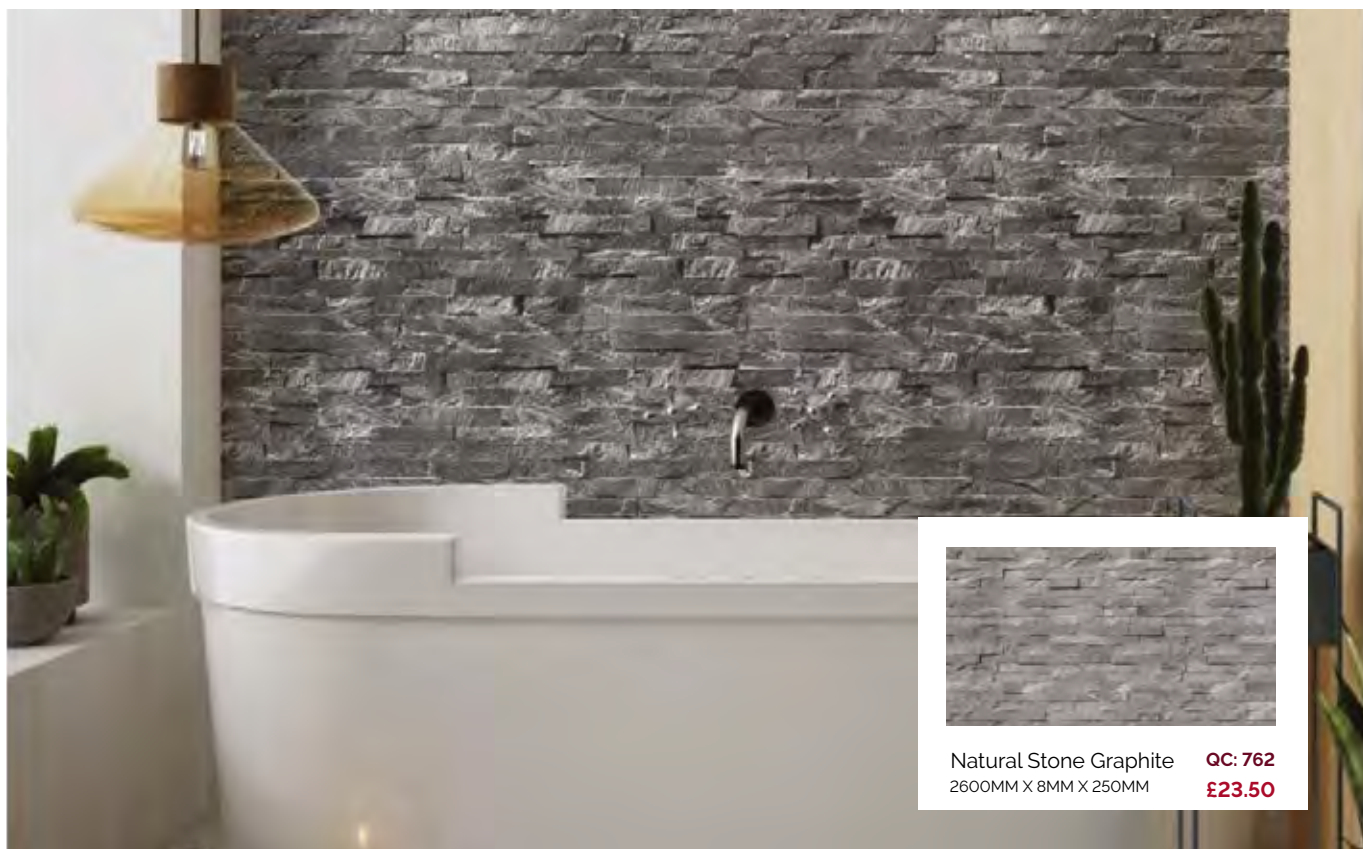

Natural Stone Graphite **QC: 762**
2600MM X 8MM X 250MM **£23.50**