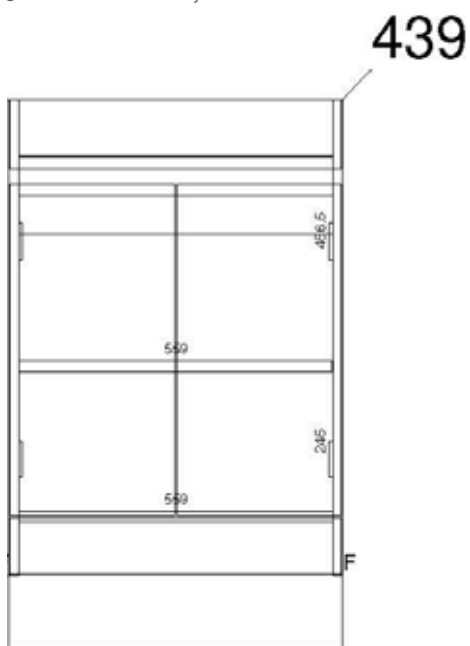

Mirabella Tall Unit

Azzura

Azzura 600mm Wall Hung Unit

Azzura 800mm Wall Hung Unit

Azzura Tall Unit

FURNITURE

Luna

Luna 500mm Floor Vanity Unit