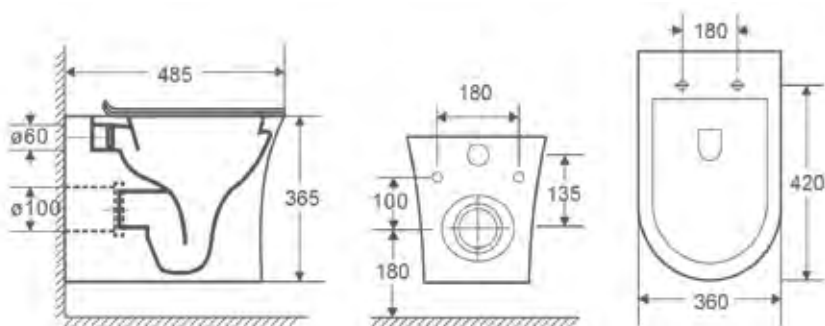

Bath Black Pop-Up Waste
 & Overflow
GIA-B-PUW **QC: 613**
£48.00

Technical Drawings

SANITARYWARE

Nova

Nova Open Back Pan

Nova Back To Wall Pan

Nova Wall Hung Pan

Rico